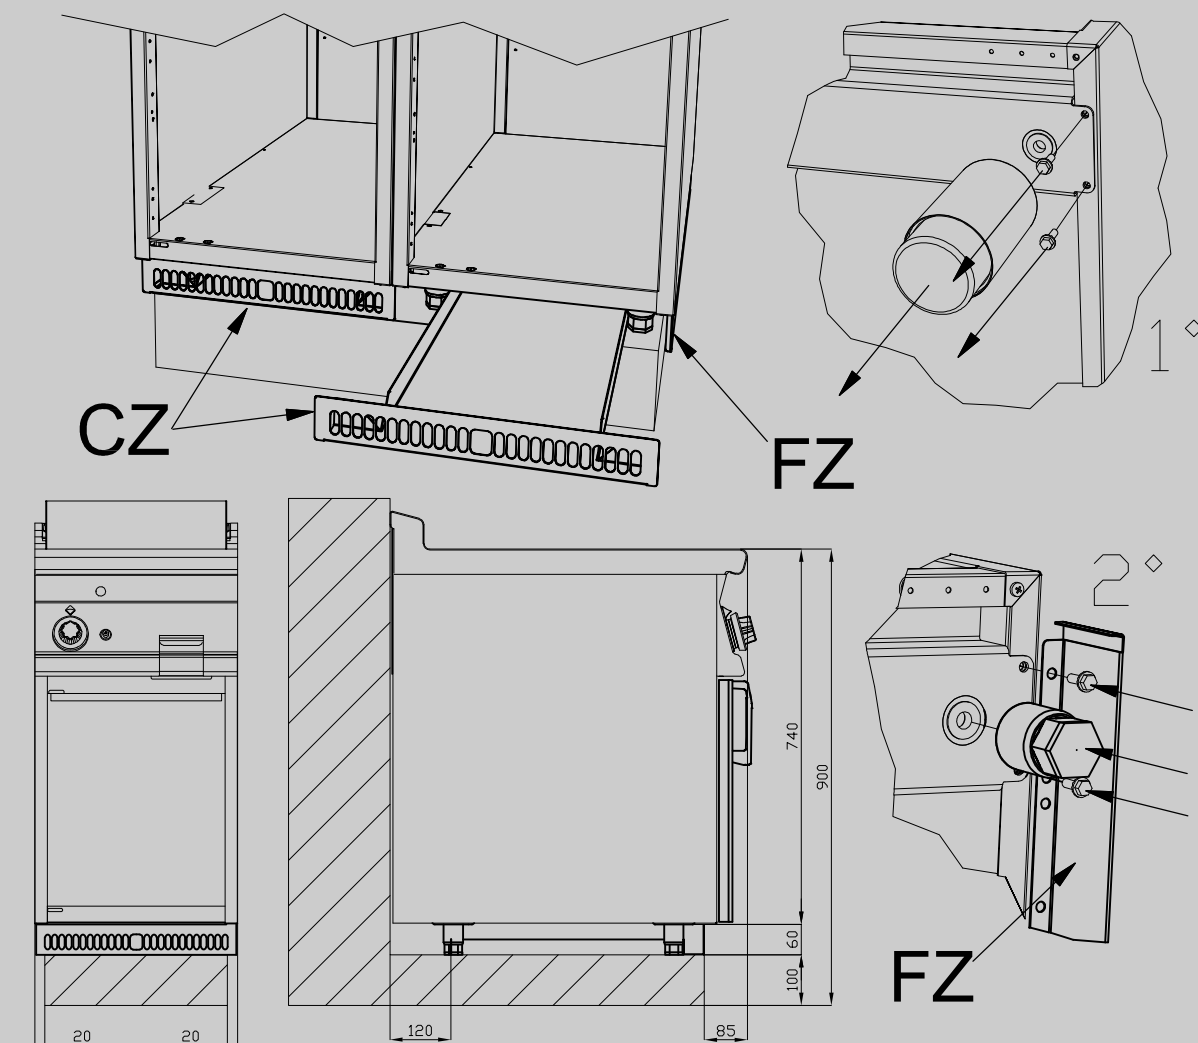

CZ-72/92

90 IPERLOTUS ACCESSORIES

drawer clog - kit (4 small feet included)

ITALIAN CULINARY ART

The pictures are purely representative. The manufacturer reserves the right to modify the technical data and models without previous notice.

CZ-72/92

90 IPERLOTUS ACCESSORIES

A	Data plate				
---	------------	--	--	--	--

MODEL: CZ-72/92
DIMENSIONS: cm. 20x 61x 5,5h

kg: 3
m³: 0.012
mm: 230x630x80

BUY LOTUS BUY ITALY

The pictures are purely representative. The manufacturer reserves the right to modify the technical data and models without previous notice.