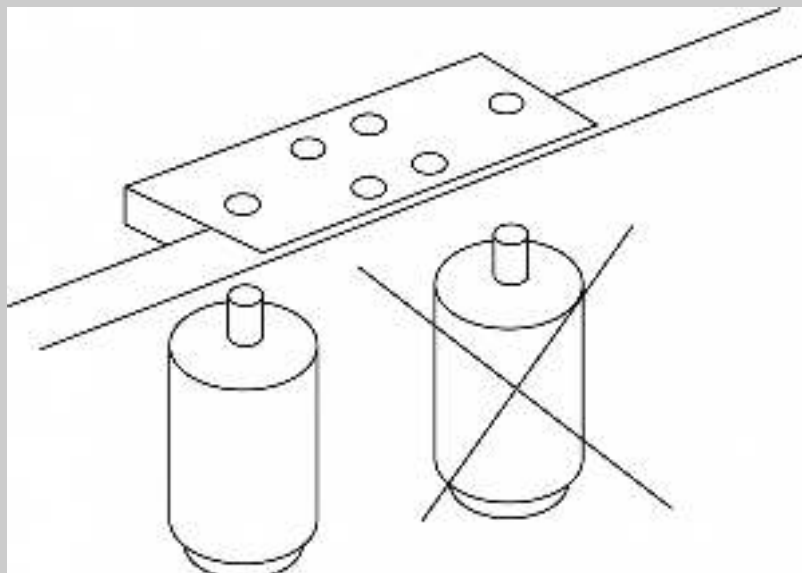

SIA-7/9

90 IPERLOTUS ACCESSORIES

Lower bracket to join two items

ITALIAN CULINARY ART

The pictures are purely representative. The manufacturer reserves the right to modify the technical data and models without previous notice.

SIA-7/9

90 IPERLOTUS ACCESSORIES

A	Data plate				
---	------------	--	--	--	--

MODEL:

SIA-7/9

kg: 2
m³: 0.002
mm: 210x110x100

BUY LOTUS BUY ITALY

The pictures are purely representative. The manufacturer reserves the right to modify the technical data and models without previous notice.