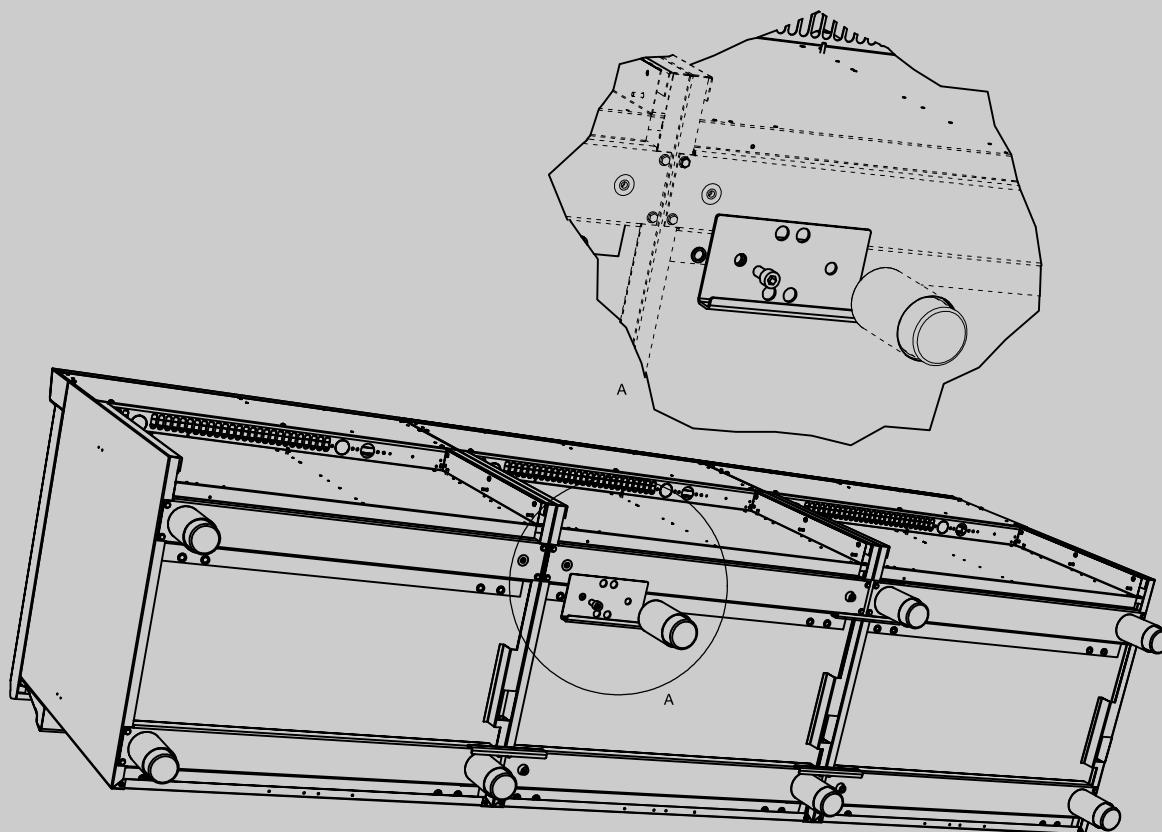

SIA-7/9

90 IPERLOTUS ACCESSORIES

Lower bracket to join two items

ITALIAN CULINARY ART

The pictures are purely representative. The manufacturer reserves the right to modify the technical data and models without previous notice.

SIA-7/9

90 IPERLOTUS ACCESSORIES

A	Data plate				
---	------------	--	--	--	--

MODEL:

SIA-7/9

kg: 2
m³: 0.002
mm: 210x110x100

BUY LOTUS BUY ITALY

The pictures are purely representative. The manufacturer reserves the right to modify the technical data and models without previous notice.