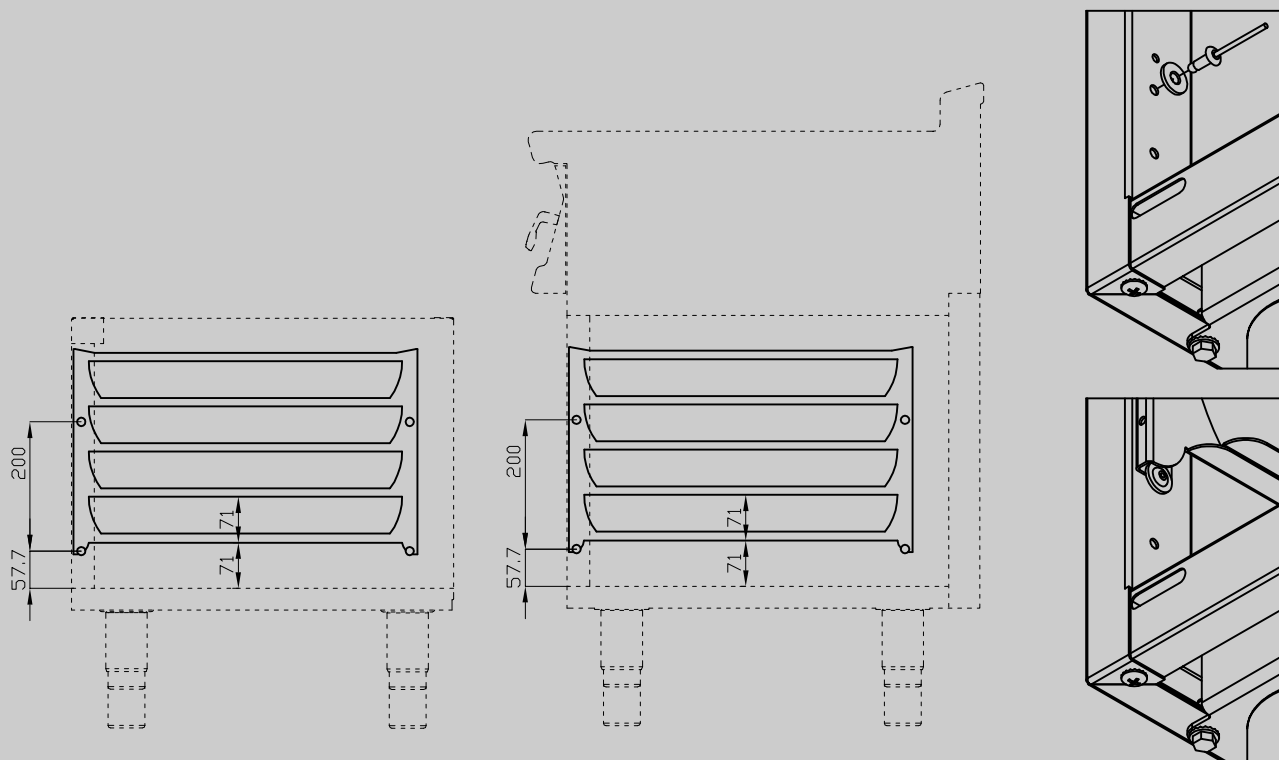

PT-78/98

90 IPERLOTUS TOP ACCESSORIES - TOP

Frame for plates 800 (GN-2/1) 4 Etagen,
Abstand 7 cm.

ITALIAN CULINARY ART

The pictures are purely representative. The manufacturer reserves the right to modify the technical data and models without previous notice.

PT-78/98

90 IPERLOTUS TOP
ACCESSORIES - TOP

A	Data plate				
---	------------	--	--	--	--

MODEL:

PT-78/98

kg: 4
m³: 0.01
mm: 50x600x320

BUY LOTUS BUY ITALY

The pictures are purely representative. The manufacturer reserves the right to modify the technical data and models without previous notice.