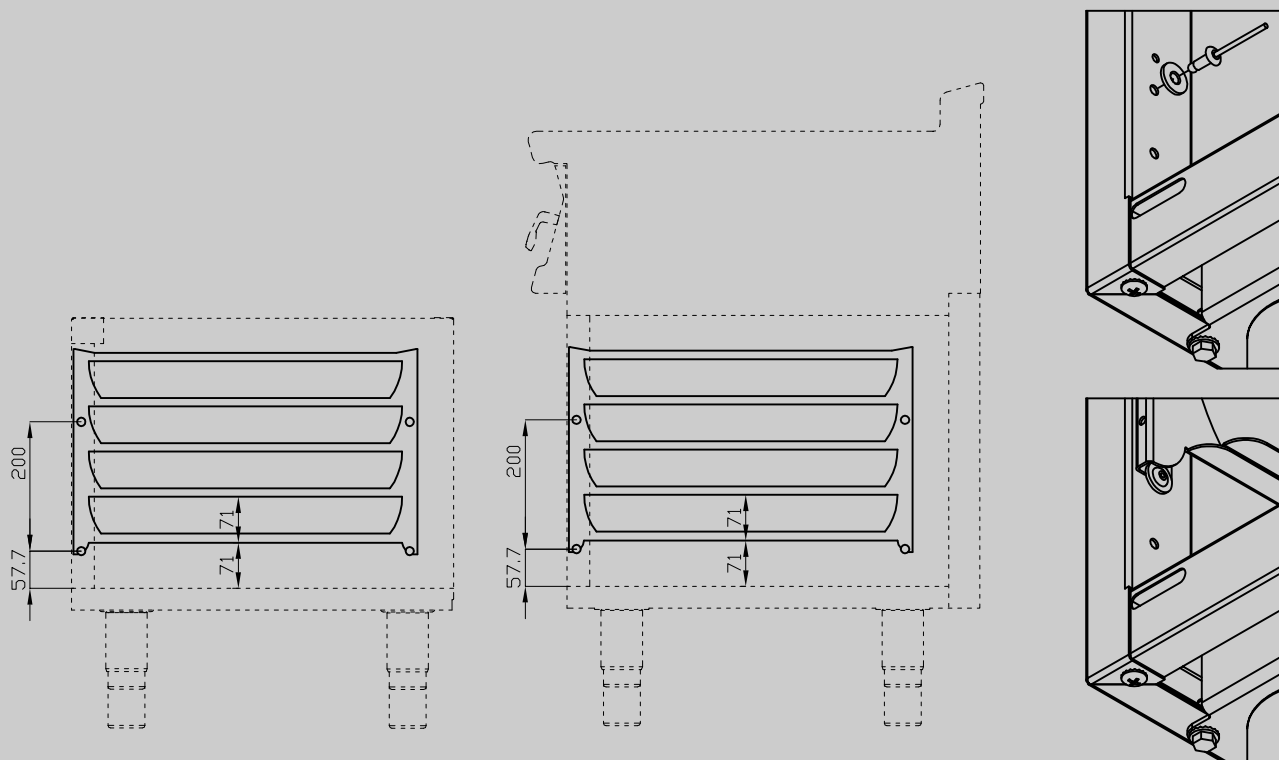

PT-74/94

90 IPERLOTUS TOP ACCESSORIES - TOP

Frame for plates 400 (GN-1/1) 600 (GN-2/1)
- N. 4 shelves, wheel-base 7 cm.

ITALIAN CULINARY ART

The pictures are purely representative. The manufacturer reserves the right to modify the technical data and models without previous notice.

PT-74/94

90 IPERLOTUS TOP ACCESSORIES - TOP

A	Data plate				
---	------------	--	--	--	--

MODEL:

PT-74/94

kg: 2.5
m³: 0.01
mm: 50x600x320

BUY LOTUS BUY ITALY

The pictures are purely representative. The manufacturer reserves the right to modify the technical data and models without previous notice.