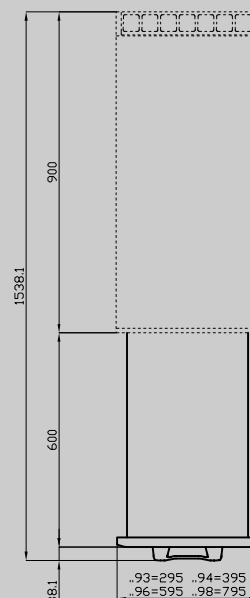

C-78/98

90 IPERLOTUS TOP ACCESSORIES - TOP

Drawer set 800 - N. 2 drawers with 4 GN 1/1
15h plastic containers, telescopic guides.

ITALIAN CULINARY ART

The pictures are purely representative. The manufacturer reserves the right to modify the technical data and models without previous notice.

C-78/98

90 IPERLOTUS TOP ACCESSORIES - TOP

PM-...
P-...

C-...

A Data plate

MODEL:

C-78/98

DIMENSIONS:

cm. 79,5x 59x 47,5h

kg: 26
m³: 0.372
mm: 830x690x650

BUY LOTUS BUY ITALY

The pictures are purely representative. The manufacturer reserves the right to modify the technical data and models without previous notice.