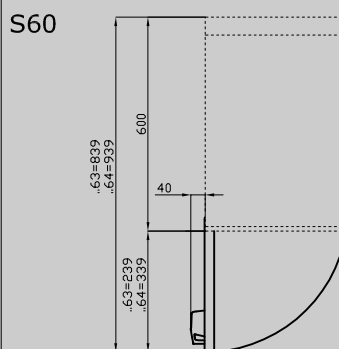

C-78/98

90 IPERLOTUS TOP ACCESSORIES - TOP

Drawer set 800 - N. 2 drawers with 4 GN 1/1
15h plastic containers, telescopic guides.

ITALIAN CULINARY ART

The pictures are purely representative. The manufacturer reserves the right to modify the technical data and models without previous notice.

C-78/98

90 IPERLOTUS TOP ACCESSORIES - TOP

PM-...
P-...

C-...

A Data plate

MODEL:

C-78/98

DIMENSIONS:

cm. 79,5x 59x 47,5h

kg: 26
m³: 0.372
mm: 830x690x650

BUY LOTUS BUY ITALY

The pictures are purely representative. The manufacturer reserves the right to modify the technical data and models without previous notice.