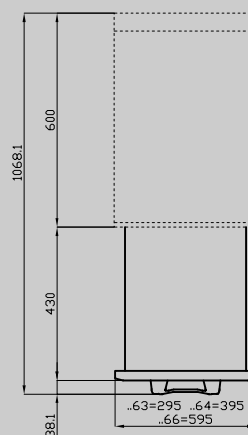

C-78/98

90 IPERLOTUS TOP ACCESSORIES - TOP

Drawer set 800 - N. 2 drawers with 4 GN 1/1
15h plastic containers, telescopic guides.

ITALIAN CULINARY ART

The pictures are purely representative. The manufacturer reserves the right to modify the technical data and models without previous notice.

C-78/98

90 IPERLOTUS TOP ACCESSORIES - TOP

PM-...
P-...

C-...

A Data plate

MODEL:

C-78/98

DIMENSIONS:

cm. 79,5x 59x 47,5h

kg: 26
m³: 0.372
mm: 830x690x650

BUY LOTUS BUY ITALY

The pictures are purely representative. The manufacturer reserves the right to modify the technical data and models without previous notice.