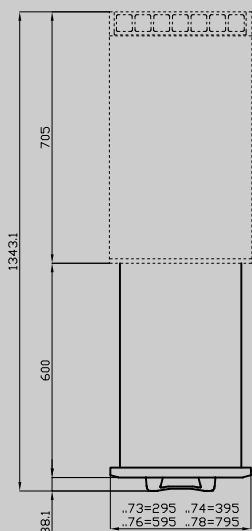

C-78/98

90 IPERLOTUS TOP ACCESSORIES - TOP

Drawer set 800 - N. 2 drawers with 4 GN 1/1
15h plastic containers, telescopic guides.

ITALIAN CULINARY ART

The pictures are purely representative. The manufacturer reserves the right to modify the technical data and models without previous notice.

C-78/98

90 IPERLOTUS TOP ACCESSORIES - TOP

PM-...
P-...

C-...

A Data plate

MODEL:

C-78/98

DIMENSIONS:

cm. 79,5x 59x 47,5h

kg: 26
m³: 0.372
mm: 830x690x650

BUY LOTUS BUY ITALY

The pictures are purely representative. The manufacturer reserves the right to modify the technical data and models without previous notice.