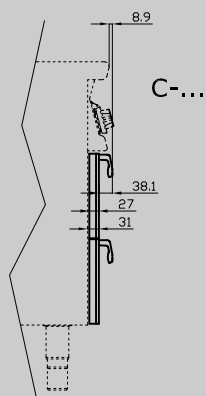

C-78/98

90 IPERLOTUS TOP ACCESSORIES - TOP

Drawer set 800 - N. 2 drawers with 4 GN 1/1
15h plastic containers, telescopic guides.

ITALIAN CULINARY ART

The pictures are purely representative. The manufacturer reserves the right to modify the technical data and models without previous notice.

C-78/98

90 IPERLOTUS TOP ACCESSORIES - TOP

PM-...
P-...

C-...

A Data plate

MODEL:

C-78/98

DIMENSIONS:

cm. 79,5x 59x 47,5h

kg: 26
m³: 0.372
mm: 830x690x650

BUY LOTUS BUY ITALY

The pictures are purely representative. The manufacturer reserves the right to modify the technical data and models without previous notice.