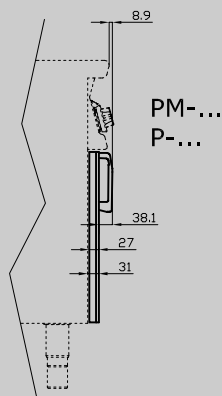

C-78/98

90 IPERLOTUS TOP ACCESSORIES - TOP

Drawer set 800 - N. 2 drawers with 4 GN 1/1
15h plastic containers, telescopic guides.

ITALIAN CULINARY ART

The pictures are purely representative. The manufacturer reserves the right to modify the technical data and models without previous notice.

C-78/98

90 IPERLOTUS TOP ACCESSORIES - TOP

PM-...
P-...

C-...

A Data plate

MODEL:

C-78/98

DIMENSIONS:

cm. 79,5x 59x 47,5h

kg: 26
m³: 0.372
mm: 830x690x650

BUY LOTUS BUY ITALY

The pictures are purely representative. The manufacturer reserves the right to modify the technical data and models without previous notice.