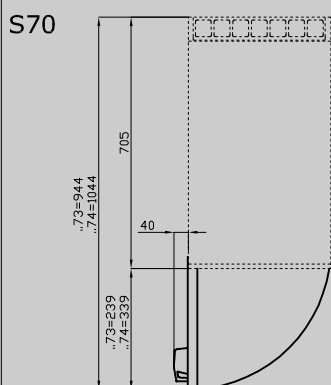

C-78/98

90 IPERLOTUS TOP ACCESSORIES - TOP

Drawer set 800 - N. 2 drawers with 4 GN 1/1
15h plastic containers, telescopic guides.

ITALIAN CULINARY ART

The pictures are purely representative. The manufacturer reserves the right to modify the technical data and models without previous notice.

C-78/98

90 IPERLOTUS TOP ACCESSORIES - TOP

PM-...
P-...

C-...

A Data plate

MODEL:

C-78/98

DIMENSIONS:

cm. 79,5x 59x 47,5h

kg: 26
m³: 0.372
mm: 830x690x650

BUY LOTUS BUY ITALY

The pictures are purely representative. The manufacturer reserves the right to modify the technical data and models without previous notice.