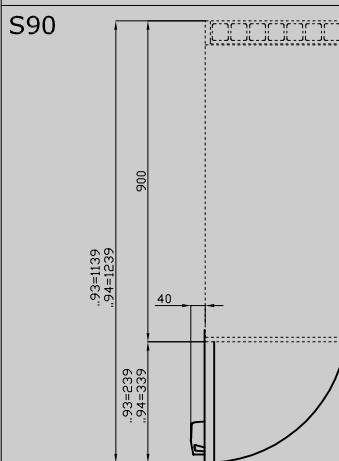

C-78/98

90 IPERLOTUS TOP ACCESSORIES - TOP

PM-...
P-...

C-...

A Data plate

MODEL:

C-78/98

DIMENSIONS:

cm. 79,5x 59x 47,5h

kg: 26
m³: 0.372
mm: 830x690x650

BUY LOTUS BUY ITALY

The pictures are purely representative. The manufacturer reserves the right to modify the technical data and models without previous notice.