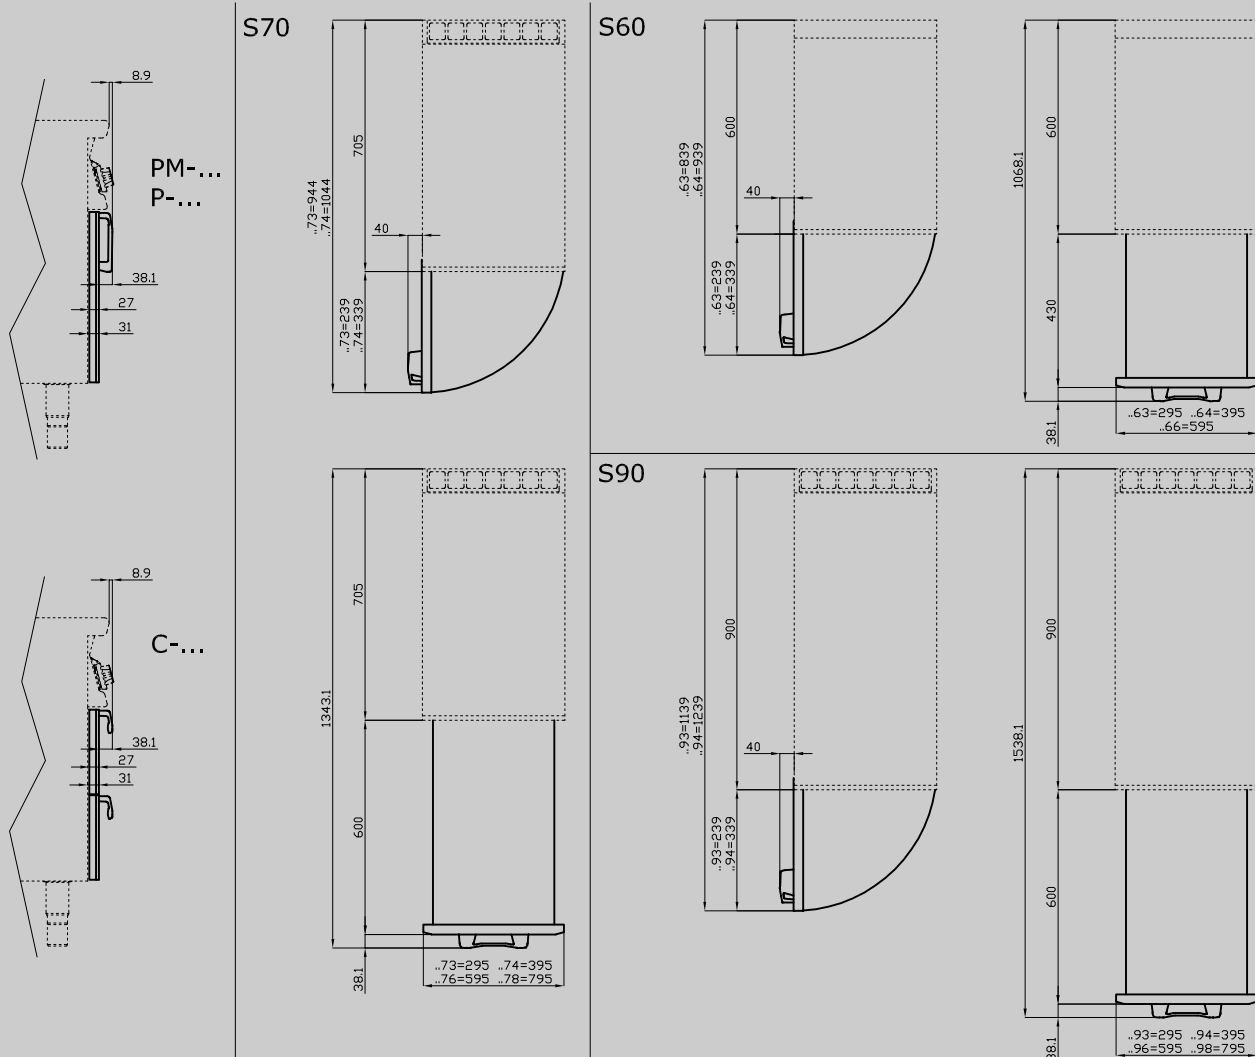

## 90 IPERLOTUS TOP ACCESSORIES - TOP

Drawer set 600 N. 2 drawers with 2 inox  
containers, telescopic guides.

ITALIAN CULINARY ART

The pictures are purely representative. The manufacturer reserves the right to modify the technical data and models without previous notice.

## 90 IPERLOTUS TOP ACCESSORIES - TOP

A	Data plate	
---	------------	--

MODEL: C-76/96  
 DIMENSIONS: cm. 59,5x 59x 47,5h

kg: 22  
 m<sup>3</sup>: 0.283  
 mm: 630x690x650

BUY LOTUS BUY ITALY

The pictures are purely representative. The manufacturer reserves the right to modify the technical data and models without previous notice.