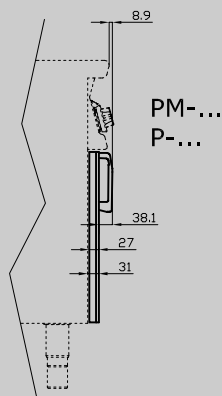

C-74/94

90 IPERLOTUS TOP ACCESSORIES - TOP

Drawer set 400 - N. 2 drawers with 2 GN 1/1
15h plastic containers, telescopic guides.

ITALIAN CULINARY ART

The pictures are purely representative. The manufacturer reserves the right to modify the technical data and models without previous notice.

C-74/94

90 IPERLOTUS TOP ACCESSORIES - TOP

PM-...
P-...

C-...

A	Data plate				
---	------------	--	--	--	--

MODEL: C-74/94
DIMENSIONS: cm. 39,5x 59x 47,5h

kg: 18
m³: 0.193
mm: 430x690x650

BUY LOTUS BUY ITALY