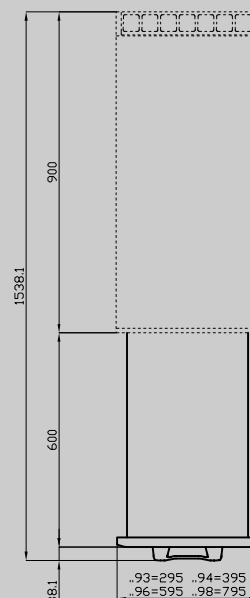

C-74/94

90 IPERLOTUS TOP ACCESSORIES - TOP

Drawer set 400 - N. 2 drawers with 2 GN 1/1
15h plastic containers, telescopic guides.

ITALIAN CULINARY ART

The pictures are purely representative. The manufacturer reserves the right to modify the technical data and models without previous notice.

C-74/94

90 IPERLOTUS TOP ACCESSORIES - TOP

PM-...
P-...

C-...

A	Data plate				
---	------------	--	--	--	--

MODEL: C-74/94
DIMENSIONS: cm. 39,5x 59x 47,5h

kg: 18
m³: 0.193
mm: 430x690x650

BUY LOTUS BUY ITALY