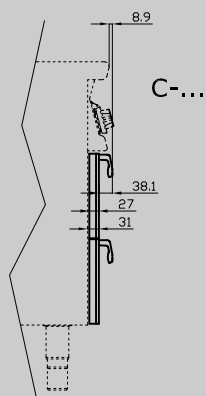

C-74/94

90 IPERLOTUS TOP ACCESSORIES - TOP

Drawer set 400 - N. 2 drawers with 2 GN 1/1
15h plastic containers, telescopic guides.

ITALIAN CULINARY ART

The pictures are purely representative. The manufacturer reserves the right to modify the technical data and models without previous notice.

C-74/94

90 IPERLOTUS TOP ACCESSORIES - TOP

PM-...
P-...

C-...

A	Data plate				
---	------------	--	--	--	--

MODEL: C-74/94
DIMENSIONS: cm. 39,5x 59x 47,5h

kg: 18
m³: 0.193
mm: 430x690x650

BUY LOTUS BUY ITALY