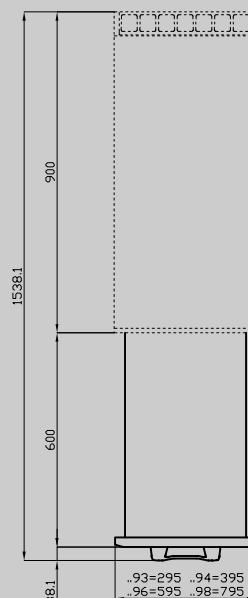

## 90 IPERLOTUS TOP ACCESSORIES - TOP

PM-...  
P-...

C-...

A Data plate

MODEL:

C-73/93

DIMENSIONS:

cm. 29,5x 59x 47,5h

kg: 16  
m<sup>3</sup>: 0.193  
mm: 430x690x650

BUY LOTUS BUY ITALY

The pictures are purely representative. The manufacturer reserves the right to modify the technical data and models without previous notice.