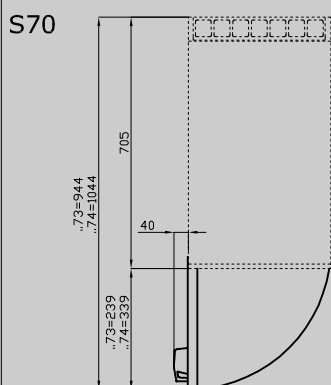

## 90 IPERLOTUS TOP ACCESSORIES - TOP

PM-...  
P-...

C-...

A Data plate

MODEL:

C-73/93

DIMENSIONS:

cm. 29,5x 59x 47,5h

kg: 16  
m<sup>3</sup>: 0.193  
mm: 430x690x650

BUY LOTUS BUY ITALY

The pictures are purely representative. The manufacturer reserves the right to modify the technical data and models without previous notice.