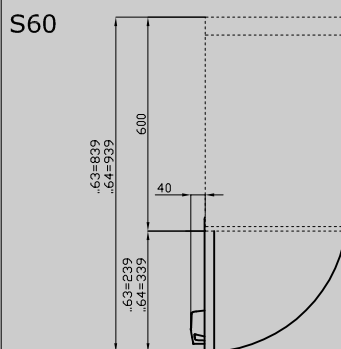

## 90 IPERLOTUS TOP ACCESSORIES - TOP

PM-...  
P-...

C-...

A Data plate

MODEL:

C-73/93

DIMENSIONS:

cm. 29,5x 59x 47,5h

kg: 16  
m<sup>3</sup>: 0.193  
mm: 430x690x650

BUY LOTUS BUY ITALY

The pictures are purely representative. The manufacturer reserves the right to modify the technical data and models without previous notice.