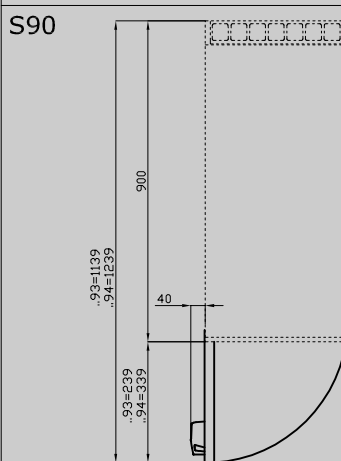

## 90 IPERLOTUS TOP ACCESSORIES - TOP

PM-...  
P-...

C-...

A Data plate

MODEL:

C-73/93

DIMENSIONS:

cm. 29,5x 59x 47,5h

kg: 16  
m<sup>3</sup>: 0.193  
mm: 430x690x650

BUY LOTUS BUY ITALY

The pictures are purely representative. The manufacturer reserves the right to modify the technical data and models without previous notice.