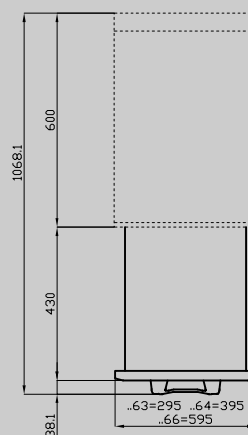

## 90 IPERLOTUS TOP ACCESSORIES - TOP

PM-...  
P-...

C-...

A Data plate

MODEL:

C-73/93

DIMENSIONS:

cm. 29,5x 59x 47,5h

kg: 16  
m<sup>3</sup>: 0.193  
mm: 430x690x650

BUY LOTUS BUY ITALY

The pictures are purely representative. The manufacturer reserves the right to modify the technical data and models without previous notice.