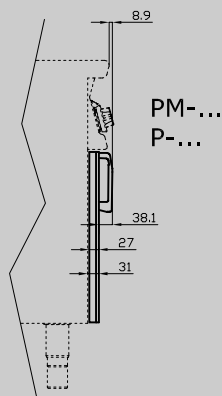

## 90 IPERLOTUS TOP ACCESSORIES - TOP

Drawer set 300 N. 2 drawers with 2 inox  
containers, telescopic guides.

ITALIAN CULINARY ART

The pictures are purely representative. The manufacturer reserves the right to modify the technical data and models without previous notice.

## 90 IPERLOTUS TOP ACCESSORIES - TOP

PM-...  
P-...

C-...

A Data plate

MODEL:

C-73/93

DIMENSIONS:

cm. 29,5x 59x 47,5h

kg: 16  
m<sup>3</sup>: 0.193  
mm: 430x690x650

BUY LOTUS BUY ITALY

The pictures are purely representative. The manufacturer reserves the right to modify the technical data and models without previous notice.