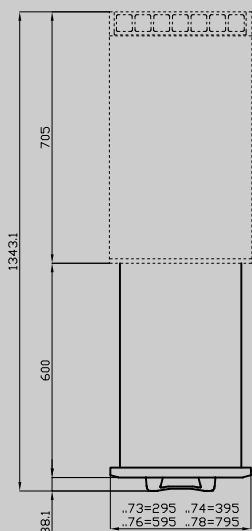

## 90 IPERLOTUS TOP ACCESSORIES - TOP

PM-...  
P-...

C-...

A Data plate

MODEL:

C-73/93

DIMENSIONS:

cm. 29,5x 59x 47,5h

kg: 16  
m<sup>3</sup>: 0.193  
mm: 430x690x650

BUY LOTUS BUY ITALY

The pictures are purely representative. The manufacturer reserves the right to modify the technical data and models without previous notice.