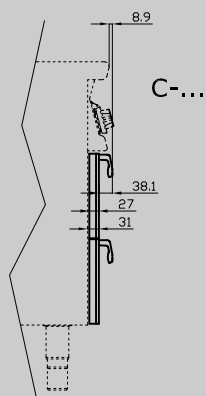

## 90 IPERLOTUS TOP ACCESSORIES - TOP

Drawer set 300 N. 2 drawers with 2 inox  
containers, telescopic guides.

ITALIAN CULINARY ART

The pictures are purely representative. The manufacturer reserves the right to modify the technical data and models without previous notice.

## 90 IPERLOTUS TOP ACCESSORIES - TOP

PM-...  
P-...

C-...

A Data plate

MODEL:

C-73/93

DIMENSIONS:

cm. 29,5x 59x 47,5h

kg: 16  
m<sup>3</sup>: 0.193  
mm: 430x690x650

BUY LOTUS BUY ITALY

The pictures are purely representative. The manufacturer reserves the right to modify the technical data and models without previous notice.