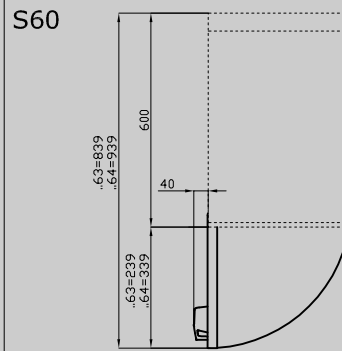

PM-64/74/94-SX

90 IPERLOTUS TOP
ACCESSORIES - TOP

Left door 400

ITALIAN CULINARY ART

The pictures are purely representative. The manufacturer reserves the right to modify the technical data and models without previous notice.

PM-64/74/94-SX

90 IPERLOTUS TOP
ACCESSORIES - TOP

A	Data plate				
---	------------	--	--	--	--

MODEL: PM-64/74/94-SX
DIMENSIONS: cm. 39,5x 2,5x 47,5h

kg: 3.5
m³: 0.017
mm: 430x70x580

BUY LOTUS BUY ITALY

The pictures are purely representative. The manufacturer reserves the right to modify the technical data and models without previous notice.