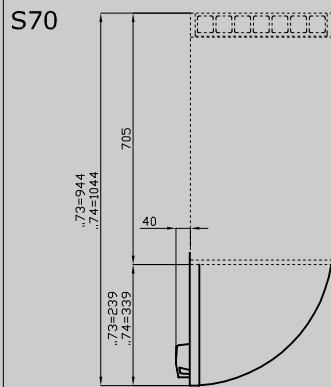

PM-64/74/94-SX

90 IPERLOTUS TOP
ACCESSORIES - TOP

Left door 400

ITALIAN CULINARY ART

The pictures are purely representative. The manufacturer reserves the right to modify the technical data and models without previous notice.

PM-64/74/94-SX

90 IPERLOTUS TOP
ACCESSORIES - TOP

A	Data plate				
---	------------	--	--	--	--

MODEL: PM-64/74/94-SX
DIMENSIONS: cm. 39,5x 2,5x 47,5h

kg: 3.5
m³: 0.017
mm: 430x70x580

BUY LOTUS BUY ITALY

The pictures are purely representative. The manufacturer reserves the right to modify the technical data and models without previous notice.