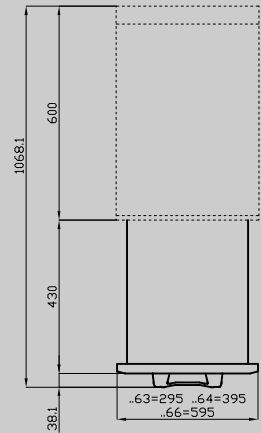

PM-64/74/94-SX

90 IPERLOTUS TOP
ACCESSORIES - TOP

Left door 400

ITALIAN CULINARY ART

The pictures are purely representative. The manufacturer reserves the right to modify the technical data and models without previous notice.

PM-64/74/94-SX

90 IPERLOTUS TOP
ACCESSORIES - TOP

A	Data plate				
---	------------	--	--	--	--

MODEL: PM-64/74/94-SX
DIMENSIONS: cm. 39,5x 2,5x 47,5h

kg: 3.5
m³: 0.017
mm: 430x70x580

BUY LOTUS BUY ITALY

The pictures are purely representative. The manufacturer reserves the right to modify the technical data and models without previous notice.