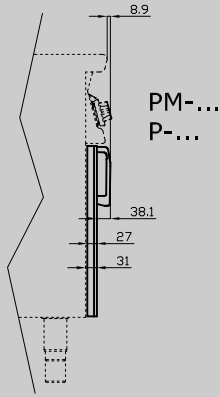

PM-64/74/94-SX

90 IPERLOTUS TOP
ACCESSORIES - TOP

Left door 400

ITALIAN CULINARY ART

The pictures are purely representative. The manufacturer reserves the right to modify the technical data and models without previous notice.

PM-64/74/94-SX

90 IPERLOTUS TOP
ACCESSORIES - TOP

A	Data plate				
---	------------	--	--	--	--

MODEL: PM-64/74/94-SX
DIMENSIONS: cm. 39,5x 2,5x 47,5h

kg: 3.5
m³: 0.017
mm: 430x70x580

BUY LOTUS BUY ITALY

The pictures are purely representative. The manufacturer reserves the right to modify the technical data and models without previous notice.