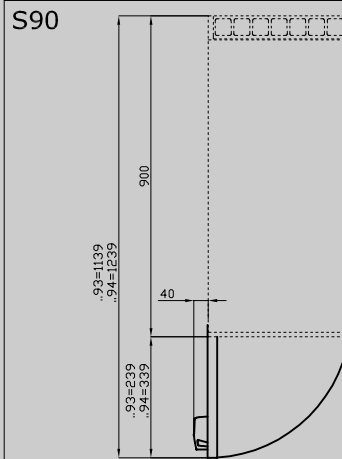

PM-64/74/94-SX

90 IPERLOTUS TOP
ACCESSORIES - TOP

Left door 400

ITALIAN CULINARY ART

The pictures are purely representative. The manufacturer reserves the right to modify the technical data and models without previous notice.

PM-64/74/94-SX

90 IPERLOTUS TOP
ACCESSORIES - TOP

A	Data plate				
---	------------	--	--	--	--

MODEL: PM-64/74/94-SX
DIMENSIONS: cm. 39,5x 2,5x 47,5h

kg: 3.5
m³: 0.017
mm: 430x70x580

BUY LOTUS BUY ITALY

The pictures are purely representative. The manufacturer reserves the right to modify the technical data and models without previous notice.