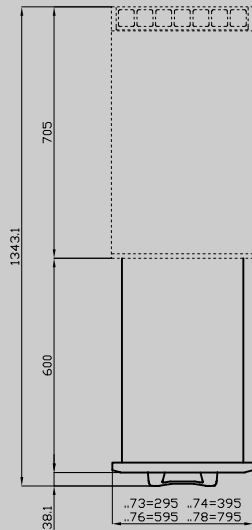

PM-64/74/94-SX

90 IPERLOTUS TOP
ACCESSORIES - TOP

Left door 400

ITALIAN CULINARY ART

The pictures are purely representative. The manufacturer reserves the right to modify the technical data and models without previous notice.

PM-64/74/94-SX

90 IPERLOTUS TOP
ACCESSORIES - TOP

A	Data plate				
---	------------	--	--	--	--

MODEL: PM-64/74/94-SX
DIMENSIONS: cm. 39,5x 2,5x 47,5h

kg: 3.5
m³: 0.017
mm: 430x70x580

BUY LOTUS BUY ITALY

The pictures are purely representative. The manufacturer reserves the right to modify the technical data and models without previous notice.