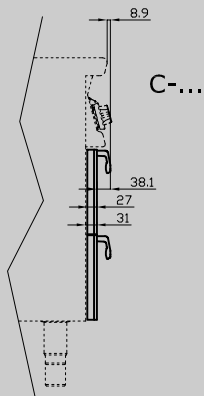

PM-64/74/94-SX

90 IPERLOTUS TOP
ACCESSORIES - TOP

Left door 400

ITALIAN CULINARY ART

The pictures are purely representative. The manufacturer reserves the right to modify the technical data and models without previous notice.

PM-64/74/94-SX

90 IPERLOTUS TOP
ACCESSORIES - TOP

A	Data plate				
---	------------	--	--	--	--

MODEL: PM-64/74/94-SX
DIMENSIONS: cm. 39,5x 2,5x 47,5h

kg: 3.5
m³: 0.017
mm: 430x70x580

BUY LOTUS BUY ITALY

The pictures are purely representative. The manufacturer reserves the right to modify the technical data and models without previous notice.