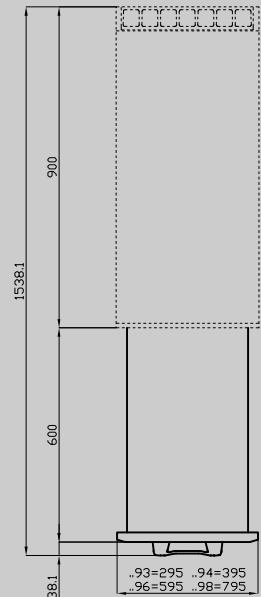

PM-64/74/94-SX

90 IPERLOTUS TOP
ACCESSORIES - TOP

Left door 400

ITALIAN CULINARY ART

The pictures are purely representative. The manufacturer reserves the right to modify the technical data and models without previous notice.

PM-64/74/94-SX

90 IPERLOTUS TOP
ACCESSORIES - TOP

A	Data plate				
---	------------	--	--	--	--

MODEL: PM-64/74/94-SX
DIMENSIONS: cm. 39,5x 2,5x 47,5h

kg: 3.5
m³: 0.017
mm: 430x70x580

BUY LOTUS BUY ITALY

The pictures are purely representative. The manufacturer reserves the right to modify the technical data and models without previous notice.