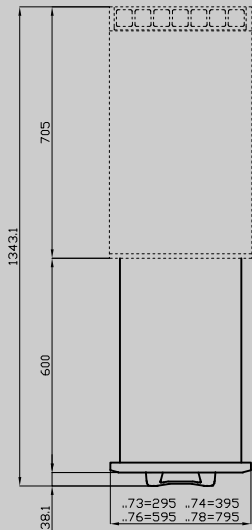

PM-64/74/94-DX

90 IPERLOTUS TOP
ACCESSORIES - TOP

Right door 400

ITALIAN CULINARY ART

The pictures are purely representative. The manufacturer reserves the right to modify the technical data and models without previous notice.

PM-64/74/94-DX

90 IPERLOTUS TOP
ACCESSORIES - TOP

A	Data plate				
---	------------	--	--	--	--

MODEL: PM-64/74/94-DX
DIMENSIONS: cm. 39,5x 2,5x 47,5h

kg: 3.5
m³: 0.017
mm: 430x70x580

BUY LOTUS BUY ITALY

The pictures are purely representative. The manufacturer reserves the right to modify the technical data and models without previous notice.