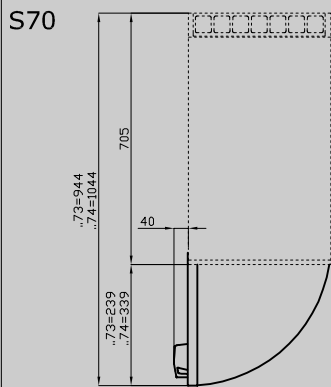

PM-64/74/94-DX

90 IPERLOTUS TOP
ACCESSORIES - TOP

Right door 400

ITALIAN CULINARY ART

The pictures are purely representative. The manufacturer reserves the right to modify the technical data and models without previous notice.

PM-64/74/94-DX

90 IPERLOTUS TOP
ACCESSORIES - TOP

A	Data plate				
---	------------	--	--	--	--

MODEL: PM-64/74/94-DX
DIMENSIONS: cm. 39,5x 2,5x 47,5h

kg: 3.5
m³: 0.017
mm: 430x70x580

BUY LOTUS BUY ITALY

The pictures are purely representative. The manufacturer reserves the right to modify the technical data and models without previous notice.