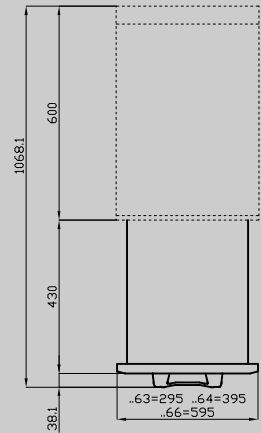

PM-64/74/94-DX

90 IPERLOTUS TOP
ACCESSORIES - TOP

Right door 400

ITALIAN CULINARY ART

The pictures are purely representative. The manufacturer reserves the right to modify the technical data and models without previous notice.

PM-64/74/94-DX

90 IPERLOTUS TOP
ACCESSORIES - TOP

A	Data plate				
---	------------	--	--	--	--

MODEL: PM-64/74/94-DX
DIMENSIONS: cm. 39,5x 2,5x 47,5h

kg: 3.5
m³: 0.017
mm: 430x70x580

BUY LOTUS BUY ITALY

The pictures are purely representative. The manufacturer reserves the right to modify the technical data and models without previous notice.