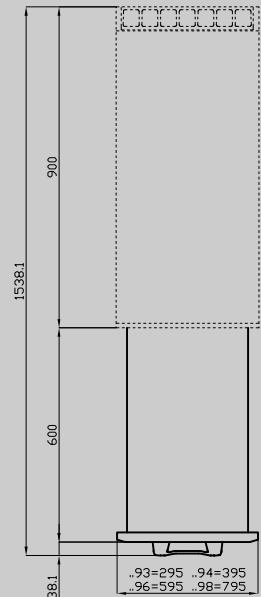

PM-64/74/94-DX

90 IPERLOTUS TOP
ACCESSORIES - TOP

Right door 400

ITALIAN CULINARY ART

The pictures are purely representative. The manufacturer reserves the right to modify the technical data and models without previous notice.

PM-64/74/94-DX

90 IPERLOTUS TOP
ACCESSORIES - TOP

A	Data plate				
---	------------	--	--	--	--

MODEL: PM-64/74/94-DX
DIMENSIONS: cm. 39,5x 2,5x 47,5h

kg: 3.5
m³: 0.017
mm: 430x70x580

BUY LOTUS BUY ITALY

The pictures are purely representative. The manufacturer reserves the right to modify the technical data and models without previous notice.