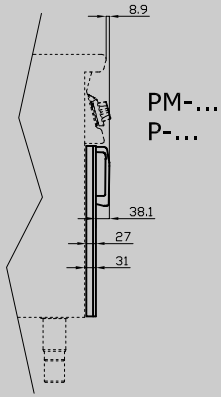

PM-64/74/94-DX

90 IPERLOTUS TOP
ACCESSORIES - TOP

Right door 400

ITALIAN CULINARY ART

The pictures are purely representative. The manufacturer reserves the right to modify the technical data and models without previous notice.

PM-64/74/94-DX

90 IPERLOTUS TOP
ACCESSORIES - TOP

A	Data plate				
---	------------	--	--	--	--

MODEL: PM-64/74/94-DX
DIMENSIONS: cm. 39,5x 2,5x 47,5h

kg: 3.5
m³: 0.017
mm: 430x70x580

BUY LOTUS BUY ITALY

The pictures are purely representative. The manufacturer reserves the right to modify the technical data and models without previous notice.