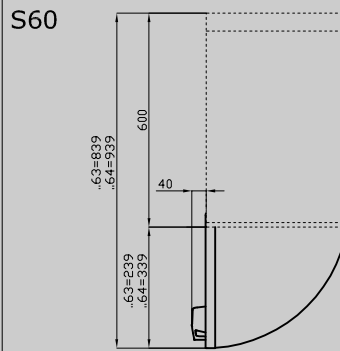

PM-64/74/94-DX

90 IPERLOTUS TOP
ACCESSORIES - TOP

Right door 400

ITALIAN CULINARY ART

The pictures are purely representative. The manufacturer reserves the right to modify the technical data and models without previous notice.

PM-64/74/94-DX

90 IPERLOTUS TOP
ACCESSORIES - TOP

A	Data plate				
---	------------	--	--	--	--

MODEL: PM-64/74/94-DX
DIMENSIONS: cm. 39,5x 2,5x 47,5h

kg: 3.5
m³: 0.017
mm: 430x70x580

BUY LOTUS BUY ITALY

The pictures are purely representative. The manufacturer reserves the right to modify the technical data and models without previous notice.