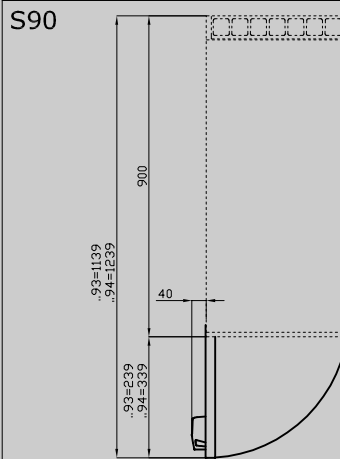

PM-64/74/94-DX

90 IPERLOTUS TOP
ACCESSORIES - TOP

Right door 400

ITALIAN CULINARY ART

The pictures are purely representative. The manufacturer reserves the right to modify the technical data and models without previous notice.

PM-64/74/94-DX

90 IPERLOTUS TOP
ACCESSORIES - TOP

A	Data plate				
---	------------	--	--	--	--

MODEL: PM-64/74/94-DX
DIMENSIONS: cm. 39,5x 2,5x 47,5h

kg: 3.5
m³: 0.017
mm: 430x70x580

BUY LOTUS BUY ITALY

The pictures are purely representative. The manufacturer reserves the right to modify the technical data and models without previous notice.