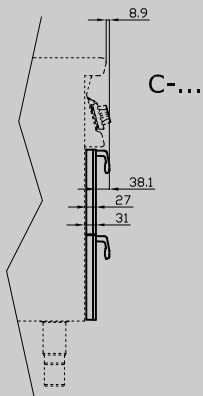

PM-64/74/94-DX

90 IPERLOTUS TOP
ACCESSORIES - TOP

Right door 400

ITALIAN CULINARY ART

The pictures are purely representative. The manufacturer reserves the right to modify the technical data and models without previous notice.

PM-64/74/94-DX

90 IPERLOTUS TOP
ACCESSORIES - TOP

A	Data plate				
---	------------	--	--	--	--

MODEL: PM-64/74/94-DX
DIMENSIONS: cm. 39,5x 2,5x 47,5h

kg: 3.5
m³: 0.017
mm: 430x70x580

BUY LOTUS BUY ITALY

The pictures are purely representative. The manufacturer reserves the right to modify the technical data and models without previous notice.