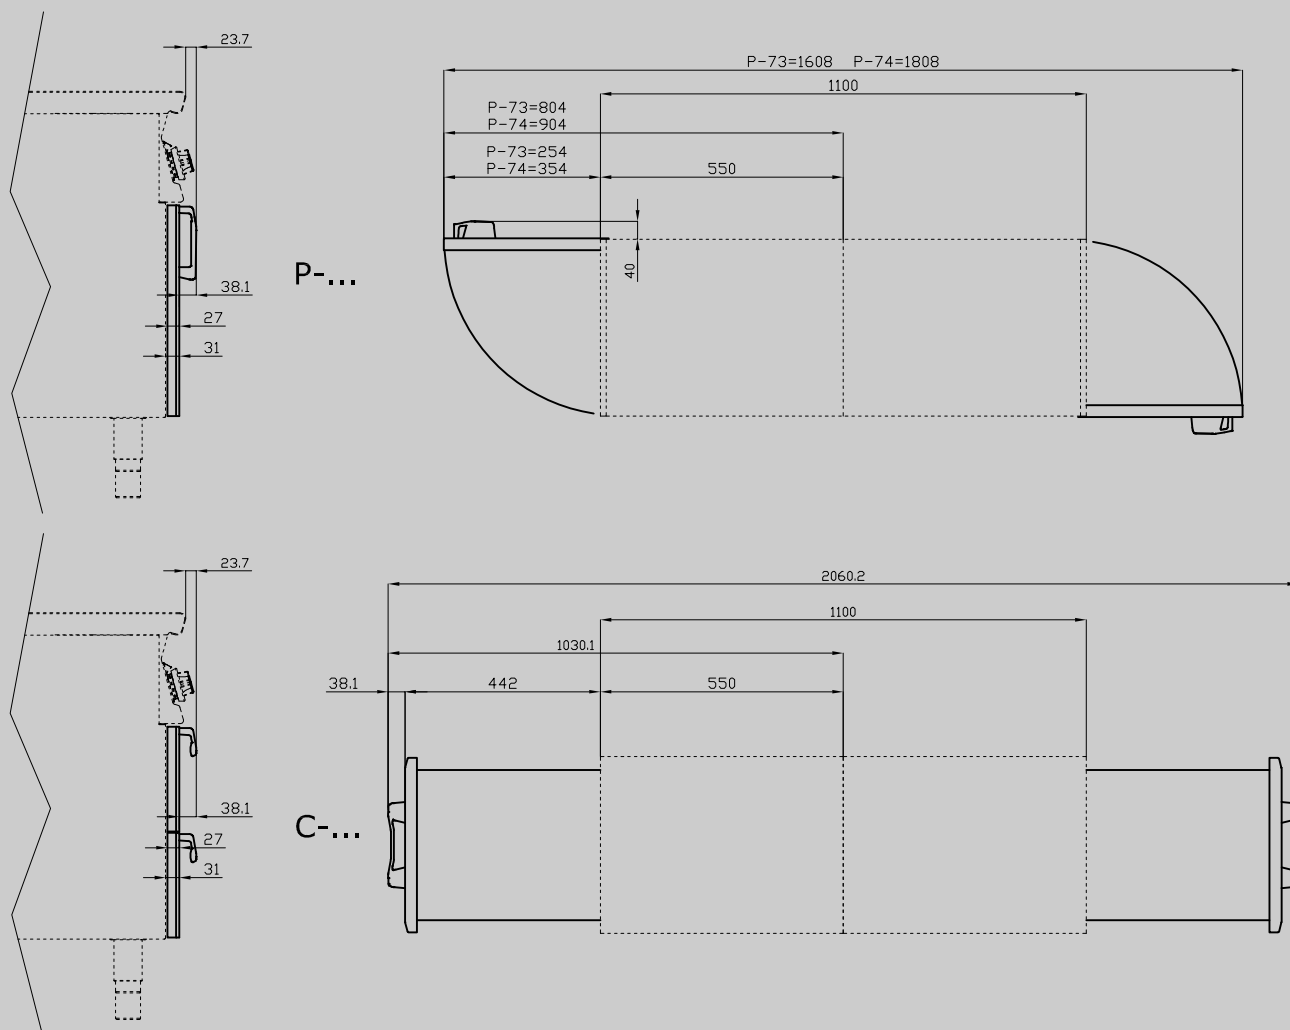

P-74/94-SX

110 2WAYSLOTUS
ACCESSORIES

Left door 400

ITALIAN CULINARY ART

The pictures are purely representative. The manufacturer reserves the right to modify the technical data and models without previous notice.

P-74/94-SX

110 2WAYSLOTUS ACCESSORIES

A	Data plate				
---	------------	--	--	--	--

MODEL: P-74/94-SX
DIMENSIONS: cm. 39,5x 2,5x 47,5h

kg: 3.5
m³: 0.017
mm: 430x70x580

BUY LOTUS BUY ITALY

The pictures are purely representative. The manufacturer reserves the right to modify the technical data and models without previous notice.