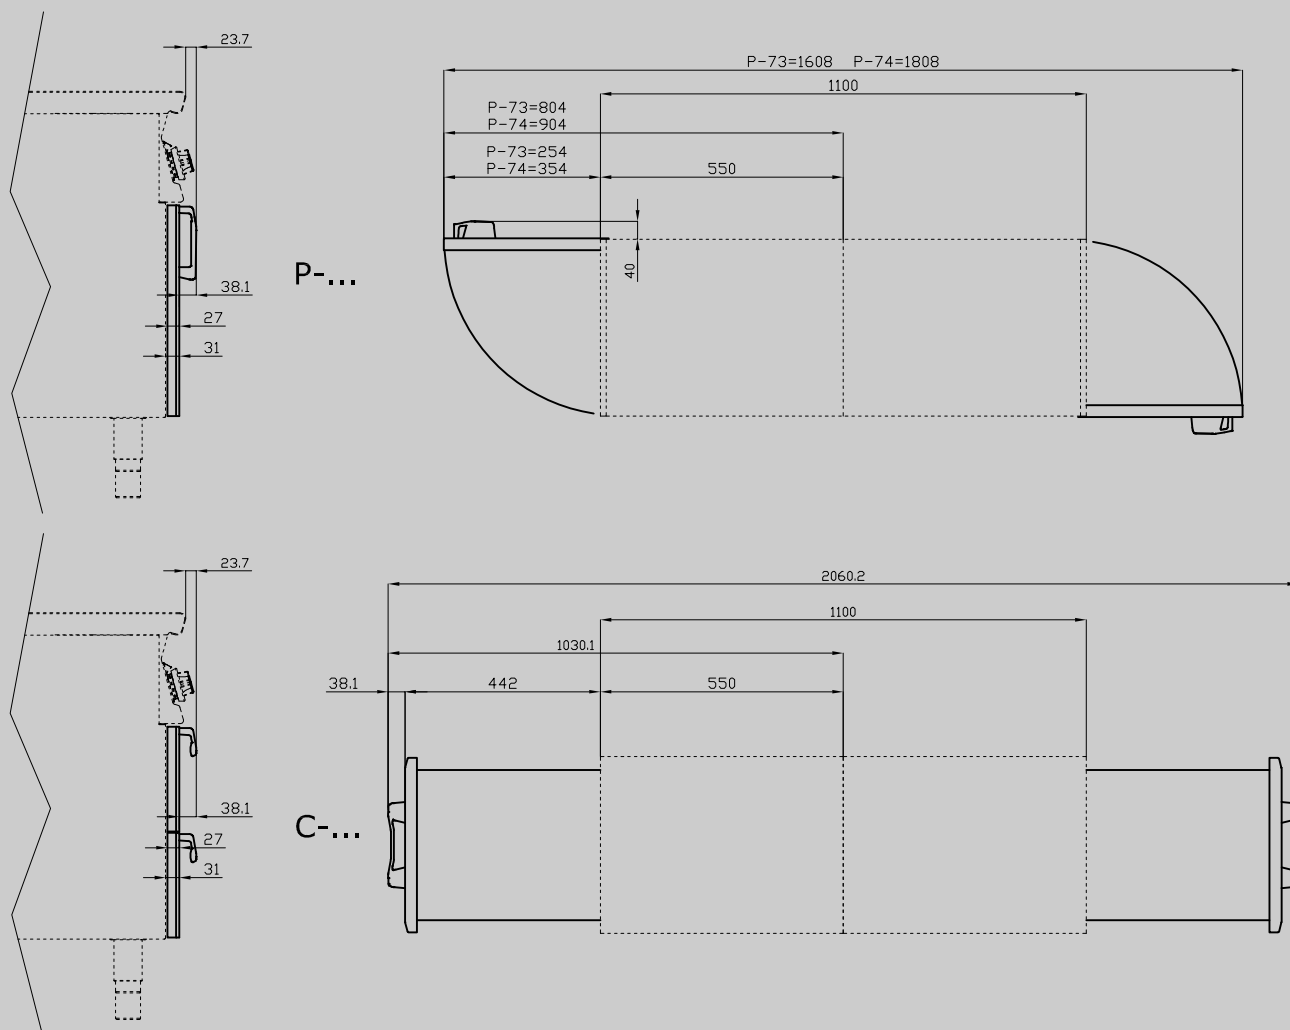

# P-74/94-DX

110 2WAYSLOTUS  
ACCESSORIES

Right door 400

ITALIAN CULINARY ART

The pictures are purely representative. The manufacturer reserves the right to modify the technical data and models without previous notice.

# P-74/94-DX

## 110 2WAYSLOTUS ACCESSORIES

A	Data plate				
---	------------	--	--	--	--

MODEL: P-74/94-DX  
DIMENSIONS: cm. 39,5x 2,5x 47,5h

kg: 3.5  
m<sup>3</sup>: 0.017  
mm: 430x70x580

BUY LOTUS BUY ITALY

The pictures are purely representative. The manufacturer reserves the right to modify the technical data and models without previous notice.