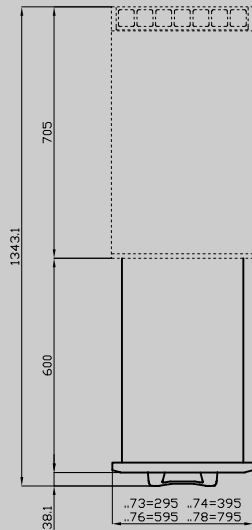

# PM-63/73/93-SX

90 IPERLOTUS TOP  
ACCESSORIES - TOP

Left door 300

ITALIAN CULINARY ART

The pictures are purely representative. The manufacturer reserves the right to modify the technical data and models without previous notice.

# PM-63/73/93-SX

90 IPERLOTUS TOP  
ACCESSORIES - TOP

A	Data plate				
---	------------	--	--	--	--

MODEL: PM-63/73/93-SX  
DIMENSIONS: cm. 29,5x 2,5x 47,5h

kg: 3  
m<sup>3</sup>: 0.013  
mm: 330x70x580

BUY LOTUS BUY ITALY