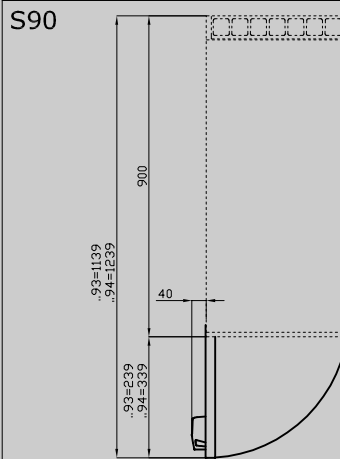

# PM-63/73/93-SX

90 IPERLOTUS TOP  
ACCESSORIES - TOP

Left door 300

ITALIAN CULINARY ART

The pictures are purely representative. The manufacturer reserves the right to modify the technical data and models without previous notice.

# PM-63/73/93-SX

90 IPERLOTUS TOP  
ACCESSORIES - TOP

A	Data plate				
---	------------	--	--	--	--

MODEL: PM-63/73/93-SX  
DIMENSIONS: cm. 29,5x 2,5x 47,5h

kg: 3  
m<sup>3</sup>: 0.013  
mm: 330x70x580

BUY LOTUS BUY ITALY