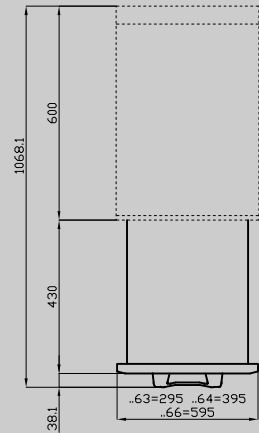

# PM-63/73/93-SX

90 IPERLOTUS TOP  
ACCESSORIES - TOP

Left door 300

ITALIAN CULINARY ART

The pictures are purely representative. The manufacturer reserves the right to modify the technical data and models without previous notice.

# PM-63/73/93-SX

90 IPERLOTUS TOP  
ACCESSORIES - TOP

A	Data plate				
---	------------	--	--	--	--

MODEL: PM-63/73/93-SX  
DIMENSIONS: cm. 29,5x 2,5x 47,5h

kg: 3  
m<sup>3</sup>: 0.013  
mm: 330x70x580

BUY LOTUS BUY ITALY