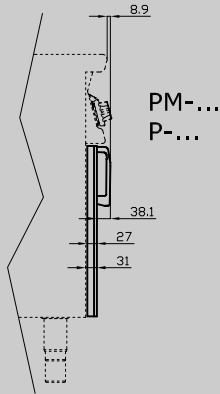

# PM-63/73/93-SX

90 IPERLOTUS TOP  
ACCESSORIES - TOP

Left door 300

ITALIAN CULINARY ART

The pictures are purely representative. The manufacturer reserves the right to modify the technical data and models without previous notice.

# PM-63/73/93-SX

90 IPERLOTUS TOP  
ACCESSORIES - TOP

A	Data plate				
---	------------	--	--	--	--

MODEL: PM-63/73/93-SX  
DIMENSIONS: cm. 29,5x 2,5x 47,5h

kg: 3  
m<sup>3</sup>: 0.013  
mm: 330x70x580

BUY LOTUS BUY ITALY