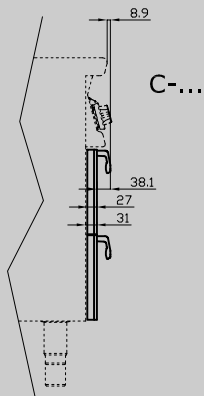

# PM-63/73/93-SX

90 IPERLOTUS TOP  
ACCESSORIES - TOP

Left door 300

ITALIAN CULINARY ART

The pictures are purely representative. The manufacturer reserves the right to modify the technical data and models without previous notice.

# PM-63/73/93-SX

90 IPERLOTUS TOP  
ACCESSORIES - TOP

A	Data plate				
---	------------	--	--	--	--

MODEL: PM-63/73/93-SX  
DIMENSIONS: cm. 29,5x 2,5x 47,5h

kg: 3  
m<sup>3</sup>: 0.013  
mm: 330x70x580

BUY LOTUS BUY ITALY