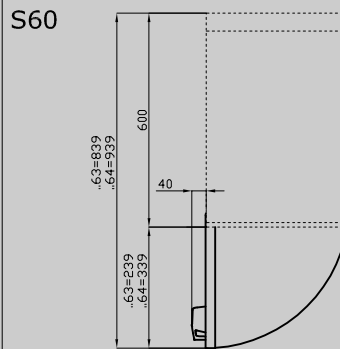

# PM-63/73/93-SX

90 IPERLOTUS TOP  
ACCESSORIES - TOP

Left door 300

ITALIAN CULINARY ART

The pictures are purely representative. The manufacturer reserves the right to modify the technical data and models without previous notice.

# PM-63/73/93-SX

90 IPERLOTUS TOP  
ACCESSORIES - TOP

A	Data plate				
---	------------	--	--	--	--

MODEL: PM-63/73/93-SX  
DIMENSIONS: cm. 29,5x 2,5x 47,5h

kg: 3  
m<sup>3</sup>: 0.013  
mm: 330x70x580

BUY LOTUS BUY ITALY