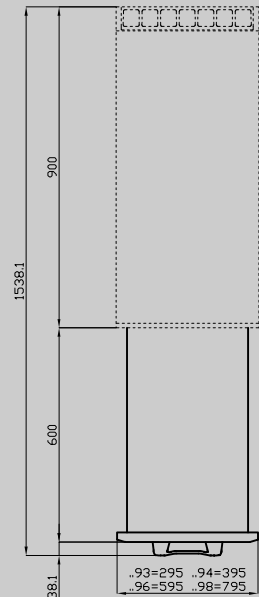

# PM-63/73/93-SX

90 IPERLOTUS TOP  
ACCESSORIES - TOP

Left door 300

ITALIAN CULINARY ART

The pictures are purely representative. The manufacturer reserves the right to modify the technical data and models without previous notice.

# PM-63/73/93-SX

90 IPERLOTUS TOP  
ACCESSORIES - TOP

A	Data plate				
---	------------	--	--	--	--

MODEL: PM-63/73/93-SX  
DIMENSIONS: cm. 29,5x 2,5x 47,5h

kg: 3  
m<sup>3</sup>: 0.013  
mm: 330x70x580

BUY LOTUS BUY ITALY