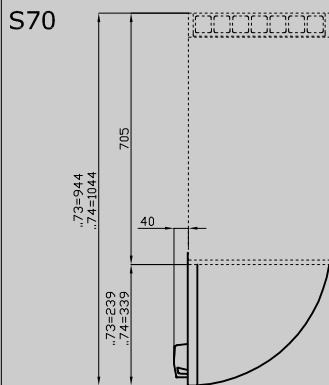

# PM-63/73/93-SX

90 IPERLOTUS TOP  
ACCESSORIES - TOP

Left door 300

ITALIAN CULINARY ART

The pictures are purely representative. The manufacturer reserves the right to modify the technical data and models without previous notice.

# PM-63/73/93-SX

90 IPERLOTUS TOP  
ACCESSORIES - TOP

A	Data plate				
---	------------	--	--	--	--

MODEL: PM-63/73/93-SX  
DIMENSIONS: cm. 29,5x 2,5x 47,5h

kg: 3  
m<sup>3</sup>: 0.013  
mm: 330x70x580

BUY LOTUS BUY ITALY