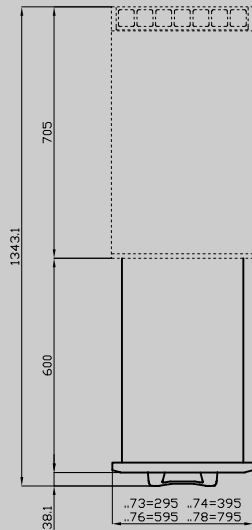

PM-63/73/93-DX

90 IPERLOTUS TOP
ACCESSORIES - TOP

Right door 300

ITALIAN CULINARY ART

The pictures are purely representative. The manufacturer reserves the right to modify the technical data and models without previous notice.

PM-63/73/93-DX

90 IPERLOTUS TOP
ACCESSORIES - TOP

A	Data plate				
---	------------	--	--	--	--

MODEL: PM-63/73/93-DX
DIMENSIONS: cm. 29,5x 2,5x 47,5h

kg: 3
m³: 0.013
mm: 330x70x580

BUY LOTUS BUY ITALY

The pictures are purely representative. The manufacturer reserves the right to modify the technical data and models without previous notice.