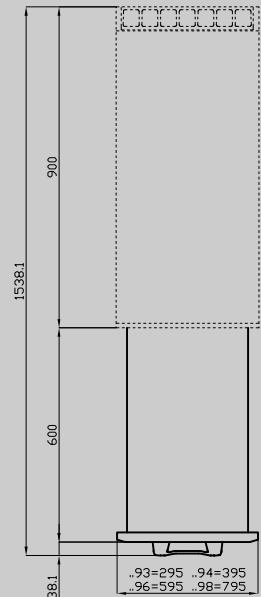

PM-63/73/93-DX

90 IPERLOTUS TOP
ACCESSORIES - TOP

Right door 300

ITALIAN CULINARY ART

The pictures are purely representative. The manufacturer reserves the right to modify the technical data and models without previous notice.

PM-63/73/93-DX

90 IPERLOTUS TOP
ACCESSORIES - TOP

A	Data plate				
---	------------	--	--	--	--

MODEL: PM-63/73/93-DX
DIMENSIONS: cm. 29,5x 2,5x 47,5h

kg: 3
m³: 0.013
mm: 330x70x580

BUY LOTUS BUY ITALY

The pictures are purely representative. The manufacturer reserves the right to modify the technical data and models without previous notice.