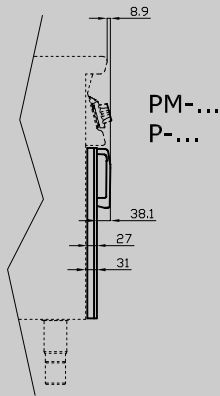

PM-63/73/93-DX

90 IPERLOTUS TOP
ACCESSORIES - TOP

Right door 300

ITALIAN CULINARY ART

The pictures are purely representative. The manufacturer reserves the right to modify the technical data and models without previous notice.

PM-63/73/93-DX

90 IPERLOTUS TOP
ACCESSORIES - TOP

A	Data plate				
---	------------	--	--	--	--

MODEL: PM-63/73/93-DX
DIMENSIONS: cm. 29,5x 2,5x 47,5h

kg: 3
m³: 0.013
mm: 330x70x580

BUY LOTUS BUY ITALY

The pictures are purely representative. The manufacturer reserves the right to modify the technical data and models without previous notice.