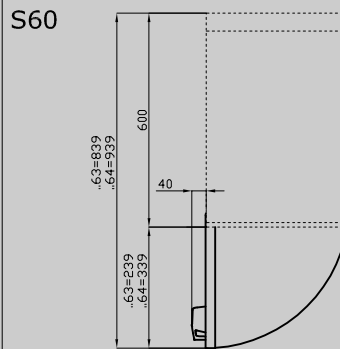

PM-63/73/93-DX

90 IPERLOTUS TOP
ACCESSORIES - TOP

Right door 300

ITALIAN CULINARY ART

The pictures are purely representative. The manufacturer reserves the right to modify the technical data and models without previous notice.

PM-63/73/93-DX

90 IPERLOTUS TOP
ACCESSORIES - TOP

A	Data plate				
---	------------	--	--	--	--

MODEL: PM-63/73/93-DX
DIMENSIONS: cm. 29,5x 2,5x 47,5h

kg: 3
m³: 0.013
mm: 330x70x580

BUY LOTUS BUY ITALY

The pictures are purely representative. The manufacturer reserves the right to modify the technical data and models without previous notice.