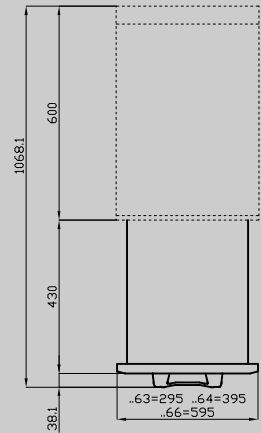

PM-63/73/93-DX

90 IPERLOTUS TOP
ACCESSORIES - TOP

Right door 300

ITALIAN CULINARY ART

The pictures are purely representative. The manufacturer reserves the right to modify the technical data and models without previous notice.

PM-63/73/93-DX

90 IPERLOTUS TOP
ACCESSORIES - TOP

A	Data plate				
---	------------	--	--	--	--

MODEL: PM-63/73/93-DX
DIMENSIONS: cm. 29,5x 2,5x 47,5h

kg: 3
m³: 0.013
mm: 330x70x580

BUY LOTUS BUY ITALY

The pictures are purely representative. The manufacturer reserves the right to modify the technical data and models without previous notice.