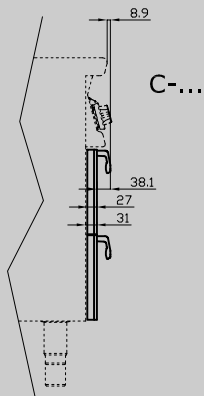

PM-63/73/93-DX

90 IPERLOTUS TOP
ACCESSORIES - TOP

Right door 300

ITALIAN CULINARY ART

The pictures are purely representative. The manufacturer reserves the right to modify the technical data and models without previous notice.

PM-63/73/93-DX

90 IPERLOTUS TOP
ACCESSORIES - TOP

A	Data plate				
---	------------	--	--	--	--

MODEL: PM-63/73/93-DX
DIMENSIONS: cm. 29,5x 2,5x 47,5h

kg: 3
m³: 0.013
mm: 330x70x580

BUY LOTUS BUY ITALY

The pictures are purely representative. The manufacturer reserves the right to modify the technical data and models without previous notice.