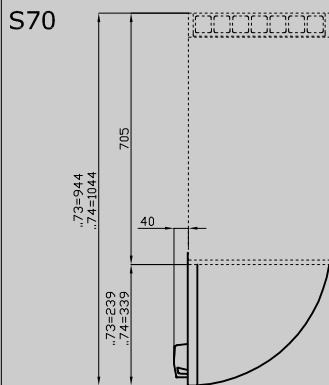

PM-63/73/93-DX

90 IPERLOTUS TOP
ACCESSORIES - TOP

Right door 300

ITALIAN CULINARY ART

The pictures are purely representative. The manufacturer reserves the right to modify the technical data and models without previous notice.

PM-63/73/93-DX

90 IPERLOTUS TOP
ACCESSORIES - TOP

A	Data plate				
---	------------	--	--	--	--

MODEL: PM-63/73/93-DX
DIMENSIONS: cm. 29,5x 2,5x 47,5h

kg: 3
m³: 0.013
mm: 330x70x580

BUY LOTUS BUY ITALY

The pictures are purely representative. The manufacturer reserves the right to modify the technical data and models without previous notice.