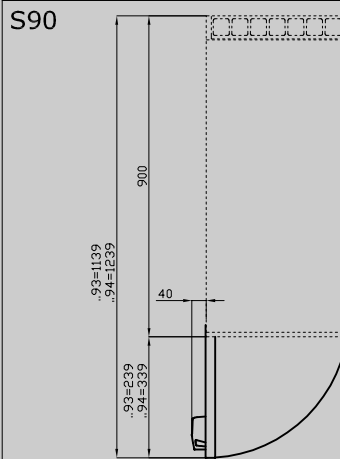

PM-63/73/93-DX

90 IPERLOTUS TOP
ACCESSORIES - TOP

Right door 300

ITALIAN CULINARY ART

The pictures are purely representative. The manufacturer reserves the right to modify the technical data and models without previous notice.

PM-63/73/93-DX

90 IPERLOTUS TOP
ACCESSORIES - TOP

A	Data plate				
---	------------	--	--	--	--

MODEL: PM-63/73/93-DX
DIMENSIONS: cm. 29,5x 2,5x 47,5h

kg: 3
m³: 0.013
mm: 330x70x580

BUY LOTUS BUY ITALY

The pictures are purely representative. The manufacturer reserves the right to modify the technical data and models without previous notice.