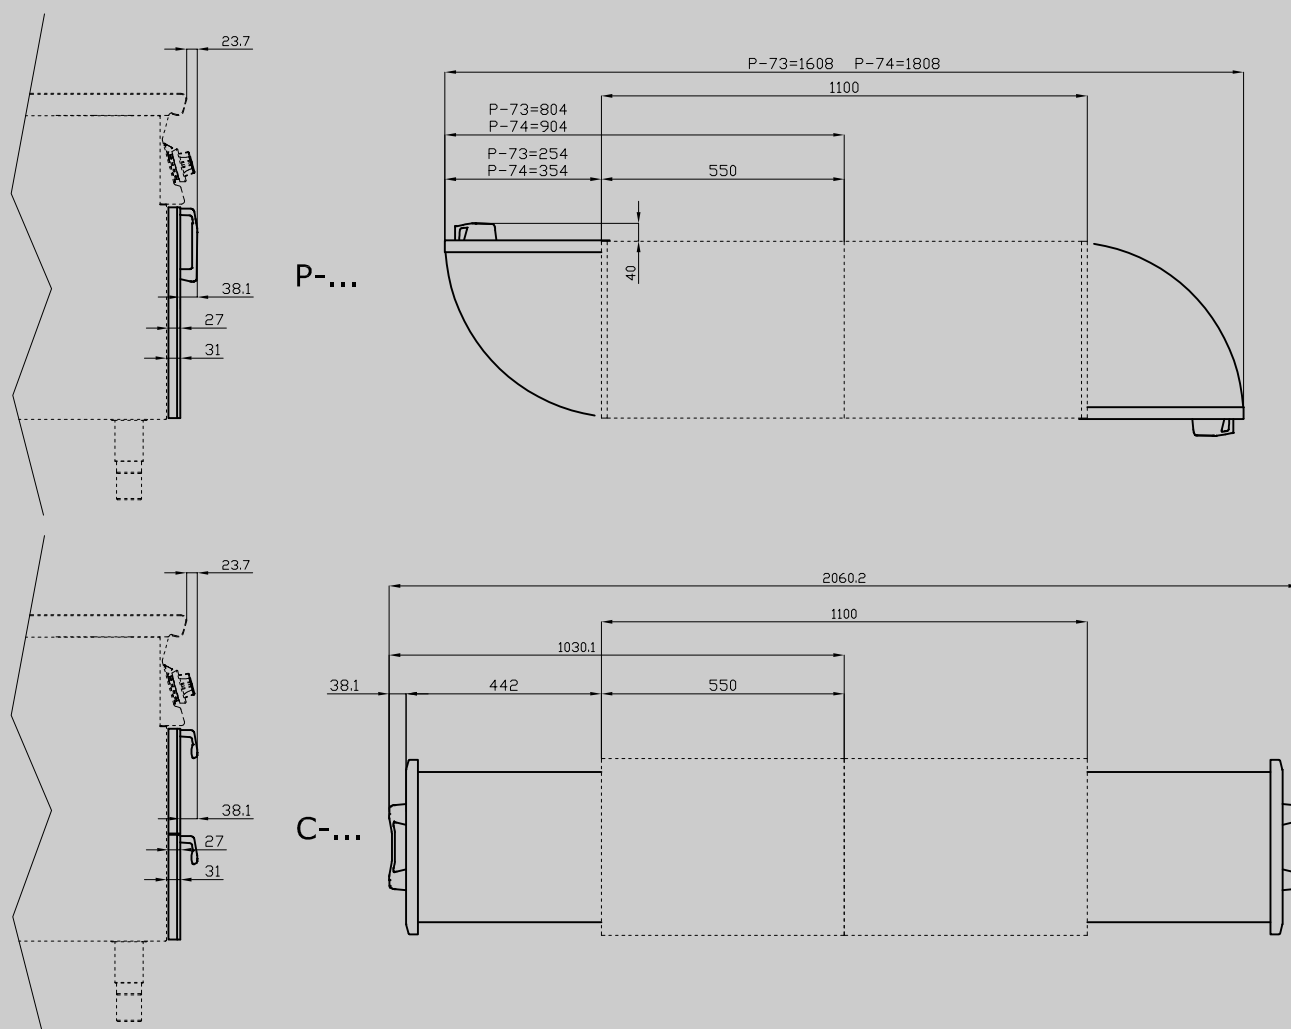

# P-73/93-SX

110 2WAYSLOTUS  
ACCESSORIES

Left door 300

ITALIAN CULINARY ART

The pictures are purely representative. The manufacturer reserves the right to modify the technical data and models without previous notice.

## 110 2WAYSLOTUS ACCESSORIES

A	Data plate				
---	------------	--	--	--	--

MODEL: P-73/93-SX  
 DIMENSIONS: cm. 29,5x 2,5x 47,5h

kg: 3  
 m<sup>3</sup>: 0.013  
 mm: 330x70x580

BUY LOTUS BUY ITALY

The pictures are purely representative. The manufacturer reserves the right to modify the technical data and models without previous notice.