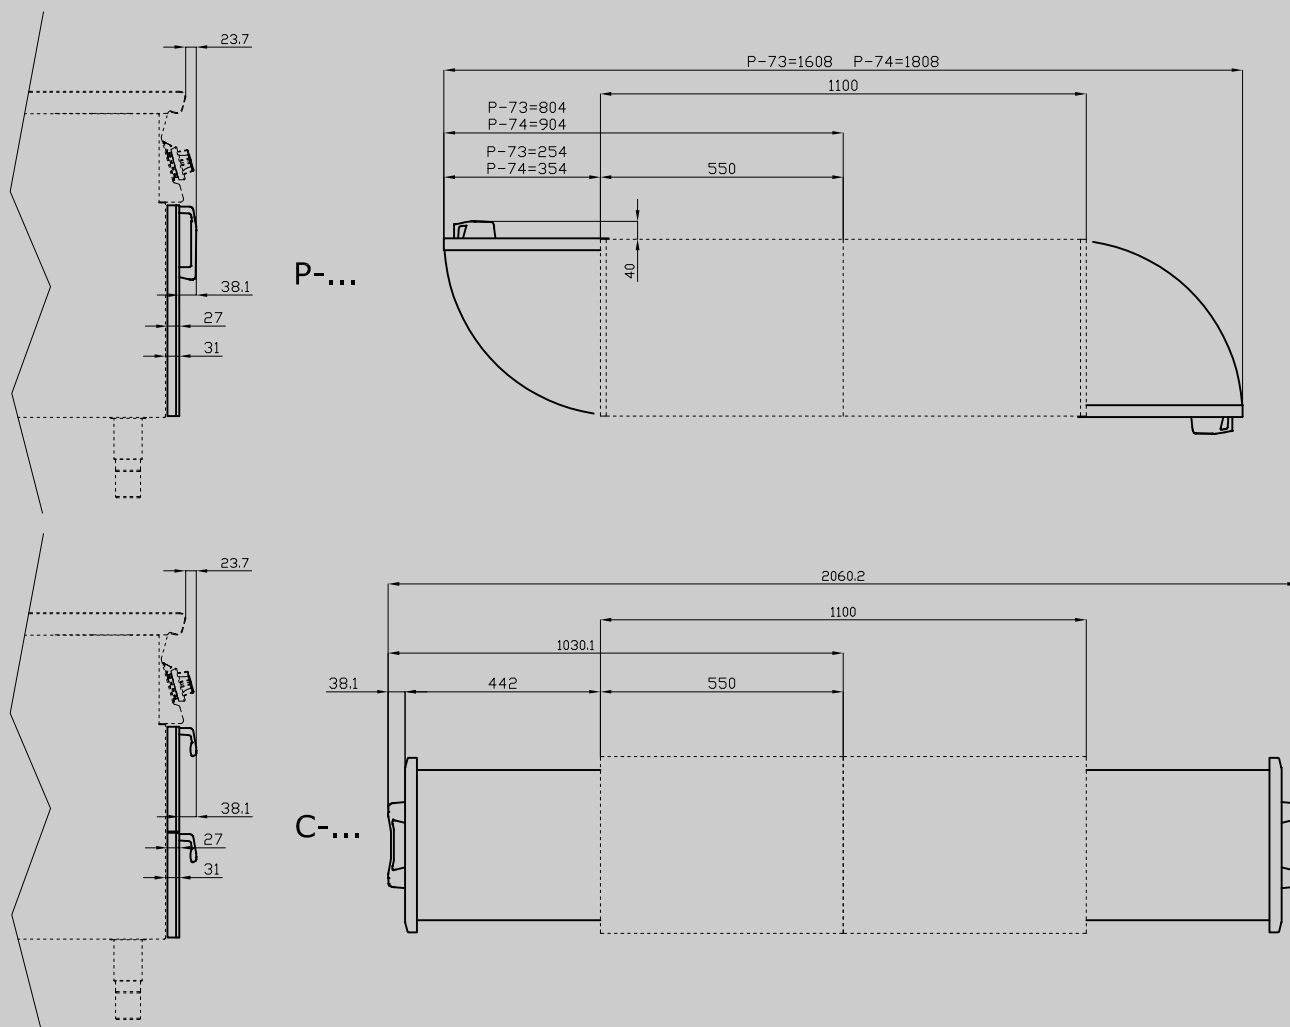

P-73/93-DX

110 2WAYSLOTUS
ACCESSORIES

Right door 300

ITALIAN CULINARY ART

The pictures are purely representative. The manufacturer reserves the right to modify the technical data and models without previous notice.

P-73/93-DX

110 2WAYSLOTUS
ACCESSORIES

A	Data plate				
---	------------	--	--	--	--

MODEL: P-73/93-DX
DIMENSIONS: cm. 29,5x 2,5x 47,5h

kg: 3
m³: 0.013
mm: 330x70x580

BUY LOTUS BUY ITALY

The pictures are purely representative. The manufacturer reserves the right to modify the technical data and models without previous notice.