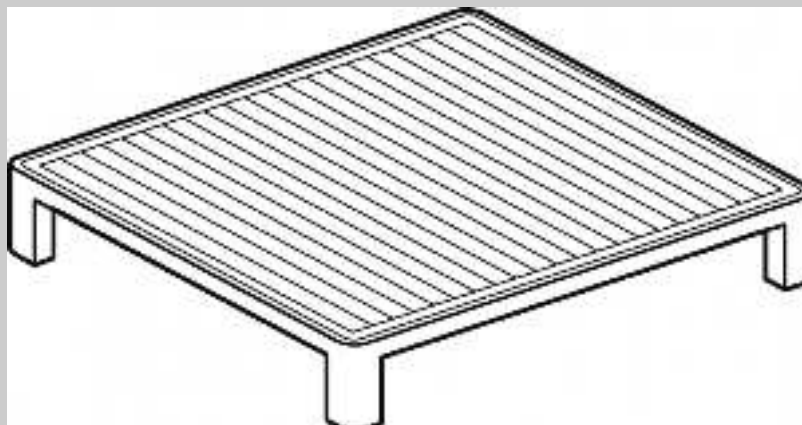

PRF

65 MAGICPROF ACCESSORIES

Grooved griddle plate for cast iron grid

ITALIAN CULINARY ART

The pictures are purely representative. The manufacturer reserves the right to modify the technical data and models without previous notice.

PRF

65 MAGICPROF ACCESSORIES

| | | | | | |
|---|------------|--|--|--|--|
| A | Data plate | | | | |
|---|------------|--|--|--|--|

MODEL: PRF
DIMENSIONS: cm. 35x 27

kg: 9
m³: 0.007
mm: 380x300x60

BUY LOTUS BUY ITALY