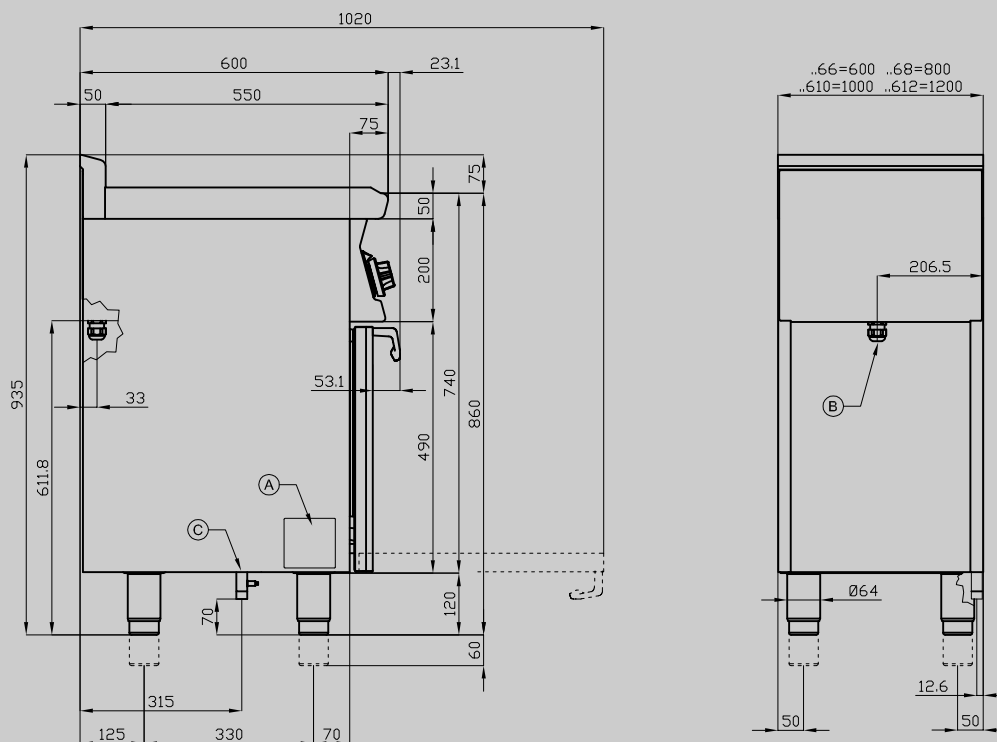

# TPF4-610GEM

60 MAGICLOTUS

GAS SOLID TOP WITH ELECTRIC OVEN

View 3D

A	Data plate		B	Electrical connection	
C	Gas connection	ISO 7-1 1/2" M			

**MODEL:** TPF4-610GEM  
**DIMENSIONS:** cm. 100x 60x 90h  
**GAS POWER:** 23,5 kW / 20.210 kcal/h  
**GAS TYPE:** Natural Gas / LPG  
**ELECTRIC POWER:** 2,62 kW  
**VOLTAGE:** 230V~  
**FREQUENCY:** 50/60 Hz

**kg:** 165  
**m<sup>3</sup>:** 0.766  
**mm:** 1030x670x1110

BUY LOTUS BUY ITALY

The pictures are purely representative. The manufacturer reserves the right to modify the technical data and models without previous notice.