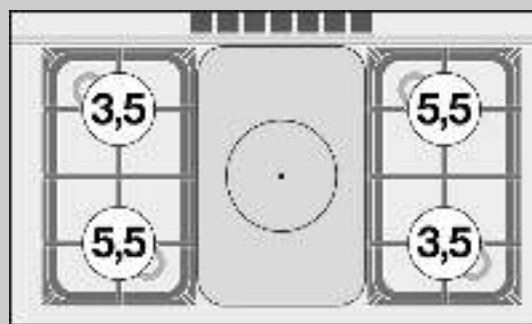

# TPF4-610GEM

60 MAGICLOTUS

GAS SOLID TOP WITH ELECTRIC OVEN

Solid top + 4 burners Traditional electric oven - chamber cm 64x42x35h, temp: 50÷250°C, with 1 grid cm.53x32,5 GN1/1, Plate cm. 37x50 - Stainless steel door

Construction - Fabricated using CrNi 18/10 AISI 304 grade Stainless Steel Scotch-Brite Satin polish Finish, incorporating 1mm thick worktop, rounded edges, chromed details and rear splash back. Knobs with waterproof grades IPX5. Model - Professional Gas Solid Top with Static or Multifunction Electric Oven. Pilot light and 15mm thick steel top for the best in heat conductivity including thermocouple safety valves. Burners with electric ignition, taps with thermocouple safety valve. Modulating flame burners, cast iron grills, with removable liquid collectors. Oven equipped with wide glass or stainless steel door and timers. Maintenance - All serviceable parts are accessible by the easy removal of front control panel and removable collectors. Fittings - Appliance is supplied with both LPG and Natural Gas conversion jets and adjustable feet.

# TPF4-610GEM

60 MAGICLOTUS

GAS SOLID TOP WITH ELECTRIC OVEN

View 3D

A	Data plate		B	Electrical connection	
C	Gas connection	ISO 7-1 1/2" M			

**MODEL:** TPF4-610GEM  
**DIMENSIONS:** cm. 100x 60x 90h  
**GAS POWER:** 23,5 kW / 20.210 kcal/h  
**GAS TYPE:** Natural Gas / LPG  
**ELECTRIC POWER:** 2,62 kW  
**VOLTAGE:** 230V~  
**FREQUENCY:** 50/60 Hz

**kg:** 165  
**m<sup>3</sup>:** 0.766  
**mm:** 1030x670x1110

BUY LOTUS BUY ITALY

The pictures are purely representative. The manufacturer reserves the right to modify the technical data and models without previous notice.