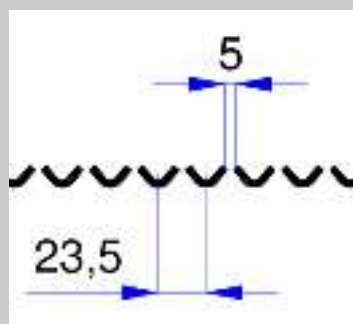

06570602

60 MAGICLOTUS GRILL ACCESSORIES

V TRAY for CW-66 (60 LINE)

ITALIAN CULINARY ART

The pictures are purely representative. The manufacturer reserves the right to modify the technical data and models without previous notice.

06570602

60 MAGICLOTUS
GRILL ACCESSORIES

A	Data plate				
---	------------	--	--	--	--

MODEL: 06570602
DIMENSIONS: cm. 56x 43

kg: 9
m³: 0.034
mm: 620x550x100

BUY LOTUS BUY ITALY

The pictures are purely representative. The manufacturer reserves the right to modify the technical data and models without previous notice.