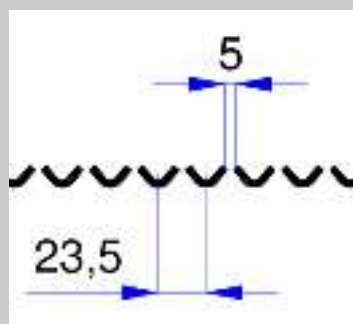

06570402

60 MAGICLOTUS GRILL ACCESSORIES

V TRAY for CW-64 (60 LINE)

ITALIAN CULINARY ART

The pictures are purely representative. The manufacturer reserves the right to modify the technical data and models without previous notice.

06570402

60 MAGICLOTUS
GRILL ACCESSORIES

A	Data plate				
---	------------	--	--	--	--

MODEL: 06570402
DIMENSIONS: cm. 36x 43

kg: 9
m³: 0.023
mm: 420x550x100

BUY LOTUS BUY ITALY

The pictures are purely representative. The manufacturer reserves the right to modify the technical data and models without previous notice.