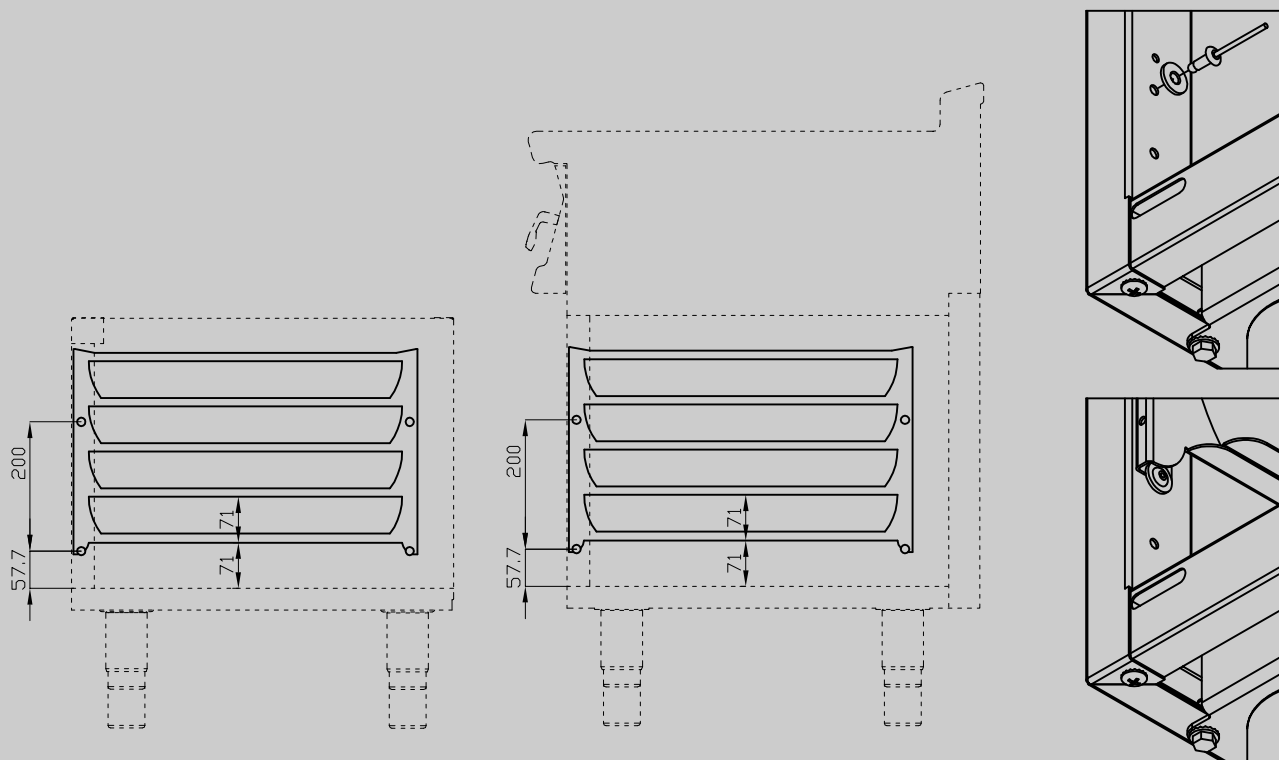

PT-64

60 MAGICLOTUS ACCESSORIES

Frame for oven plates. 400 GN 2/3 - 600 GN
1/1

ITALIAN CULINARY ART

The pictures are purely representative. The manufacturer reserves the right to modify the technical data and models without previous notice.

PT-64

60 MAGICLOTUS ACCESSORIES

A	Data plate				
---	------------	--	--	--	--

MODEL:

PT-64

DIMENSIONS:

cm. 2x 47x 30h

kg: 2.5
m³: 0.008
mm: 50x500x320