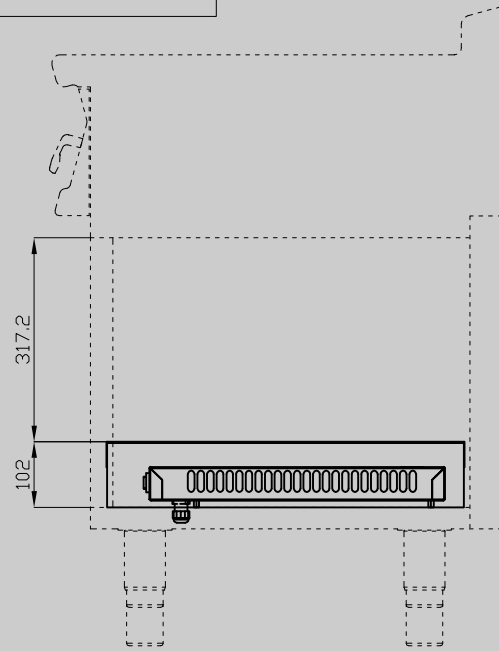

RRV-612

60 MAGICLOTUS ACCESSORIES

Perforated shelf for heater element mod.RV
(NO CF)

ITALIAN CULINARY ART

The pictures are purely representative. The manufacturer reserves the right to modify the technical data and models without previous notice.

RRV-612

60 MAGICLOTUS ACCESSORIES

RV

RRV

A	Data plate				
---	------------	--	--	--	--

MODEL:

RRV-612

DIMENSIONS:

cm. 114x 46x 10h

kg: 12
m³: 0.076
mm: 1170x500x130

BUY LOTUS BUY ITALY

The pictures are purely representative. The manufacturer reserves the right to modify the technical data and models without previous notice.