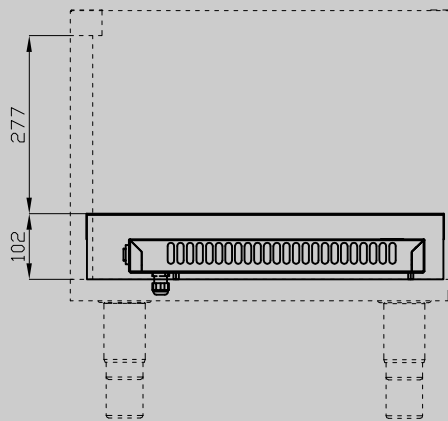

RRV-612

60 MAGICLOTUS ACCESSORIES

Perforated shelf for heater element mod.RV
(NO CF)

ITALIAN CULINARY ART

The pictures are purely representative. The manufacturer reserves the right to modify the technical data and models without previous notice.

RRV-612

60 MAGICLOTUS ACCESSORIES

RV

RRV

A	Data plate				
---	------------	--	--	--	--

MODEL:

RRV-612

DIMENSIONS:

cm. 114x 46x 10h

kg: 12
m³: 0.076
mm: 1170x500x130

BUY LOTUS BUY ITALY

The pictures are purely representative. The manufacturer reserves the right to modify the technical data and models without previous notice.