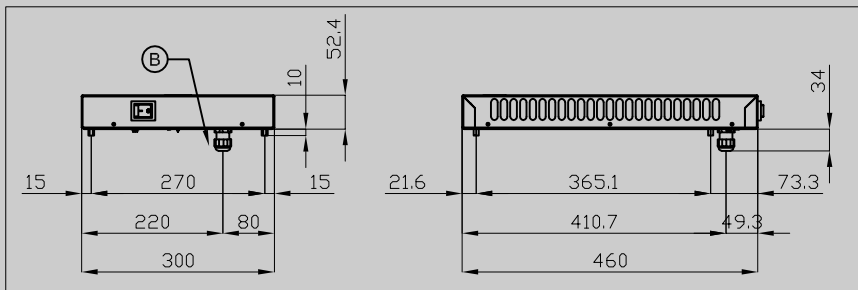

RRV-612

60 MAGICLOTUS ACCESSORIES

Perforated shelf for heater element mod.RV
(NO CF)

ITALIAN CULINARY ART

The pictures are purely representative. The manufacturer reserves the right to modify the technical data and models without previous notice.

RRV-612

60 MAGICLOTUS ACCESSORIES

RV

RRV

A	Data plate				
---	------------	--	--	--	--

MODEL:

RRV-612

DIMENSIONS:

cm. 114x 46x 10h

kg: 12
m³: 0.076
mm: 1170x500x130

BUY LOTUS BUY ITALY

The pictures are purely representative. The manufacturer reserves the right to modify the technical data and models without previous notice.