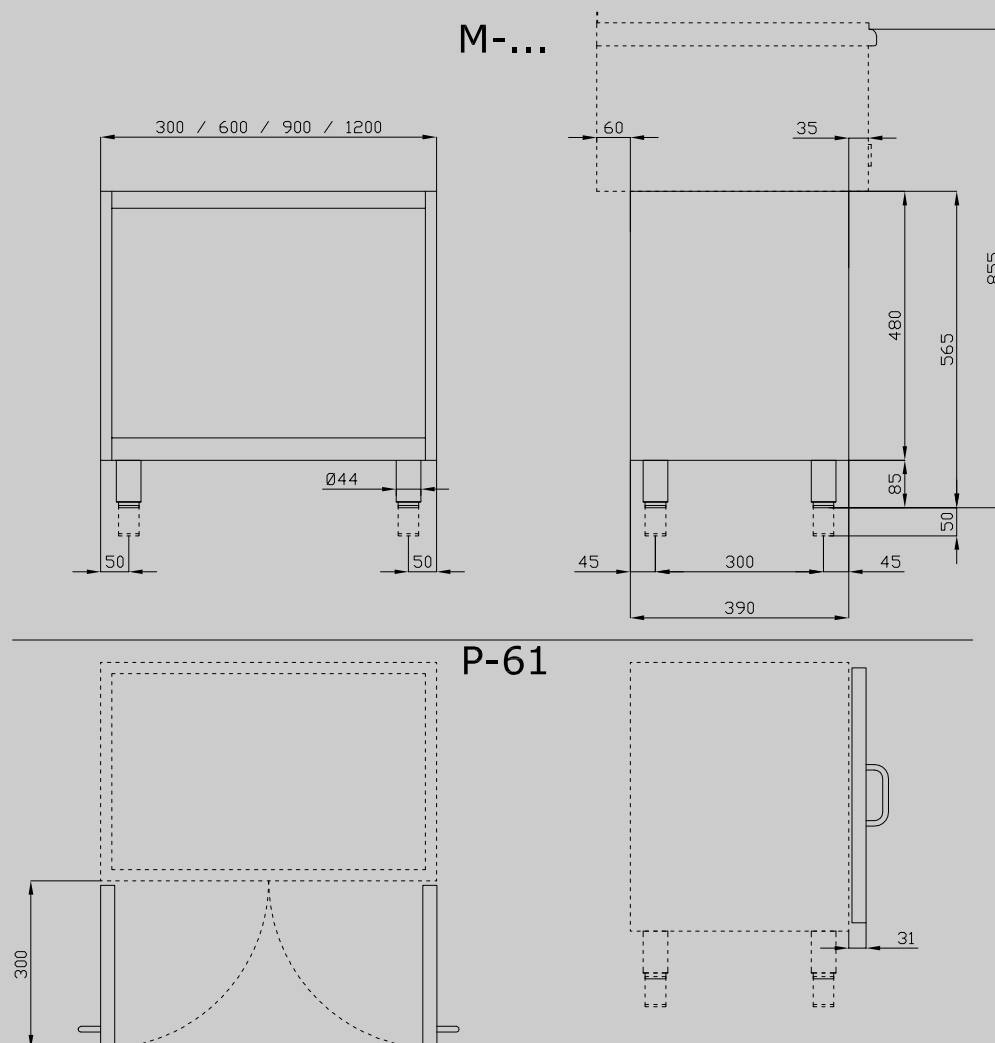

# PM-51

50 SNACK  
ACCESSORIES

A	Data plate				
---	------------	--	--	--	--

MODEL: PM-51  
DIMENSIONS: cm. 29,5x 2,5x 47h

kg: 2.5  
m<sup>3</sup>: 0.013  
mm: 330x70x580

BUY LOTUS BUY ITALY

The pictures are purely representative. The manufacturer reserves the right to modify the technical data and models without previous notice.