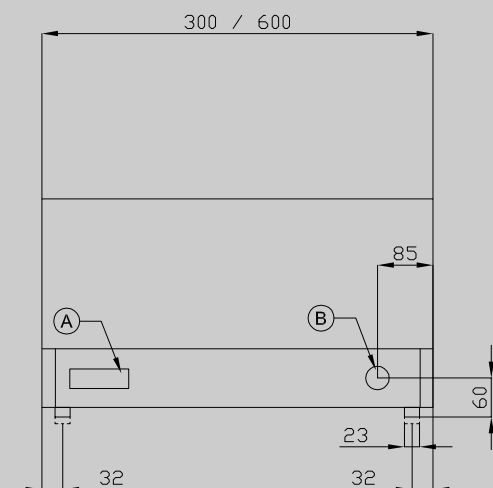

CP-1EM

50 SNACK

ELECTRIC PASTA COOKERS

Electric Pastacooker - Tank capacity 10 lts. N.
4 baskets cm. 10x14x13,5h

ITALIAN CULINARY ART

The pictures are purely representative. The manufacturer reserves the right to modify the technical data and models without previous notice.

CP-1EM

50 SNACK

ELECTRIC PASTA COOKERS

A	Data plate	B	Electrical connection
---	------------	---	-----------------------

MODEL: CP-1EM
DIMENSIONS: cm. 30x 50x 29h
ELECTRIC POWER: 2,83 kW
VOLTAGE: 230V~
FREQUENCY: 50/60 Hz

kg: 13
m³: 0.071
mm: 330x550x390

BUY LOTUS BUY ITALY

The pictures are purely representative. The manufacturer reserves the right to modify the technical data and models without previous notice.

LOTUS S.P.A. Via Calmaor, 46
31020 San Vendemiano(TV) - Italy
Tel. + 39 0438 778020 / 778468
Fax + 39 0438 778277
www.lotuscookers.it - lotus@lotuscookers.it