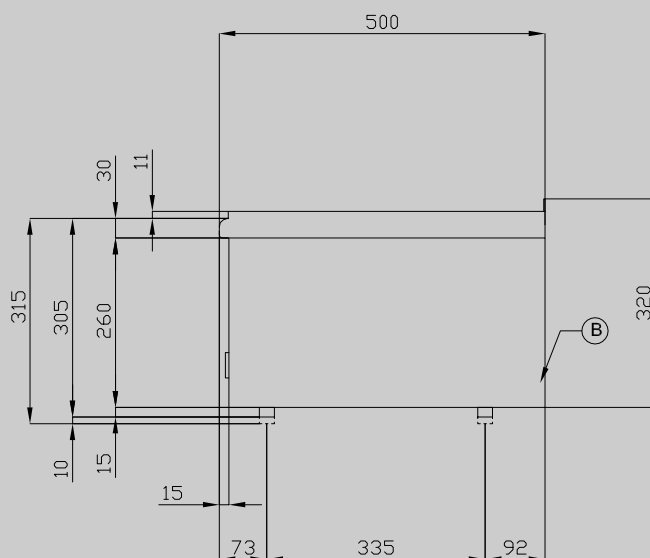

CP-1EM

50 SNACK

ELECTRIC PASTA COOKERS

Electric Pastacooker - Tank capacity 10 lts. N.
4 baskets cm. 10x14x13,5h

ITALIAN CULINARY ART

The pictures are purely representative. The manufacturer reserves the right to modify the technical data and models without previous notice.

CP-1EM

50 SNACK

ELECTRIC PASTA COOKERS

A	Data plate	B	Electrical connection
---	------------	---	-----------------------

MODEL: CP-1EM
DIMENSIONS: cm. 30x 50x 29h
ELECTRIC POWER: 2,83 kW
VOLTAGE: 230V~
FREQUENCY: 50/60 Hz

kg: 13
m³: 0.071
mm: 330x550x390

BUY LOTUS BUY ITALY

The pictures are purely representative. The manufacturer reserves the right to modify the technical data and models without previous notice.

LOTUS S.P.A. Via Calmaor, 46
31020 San Vendemiano(TV) - Italy
Tel. + 39 0438 778020 / 778468
Fax + 39 0438 778277
www.lotuscookers.it - lotus@lotuscookers.it