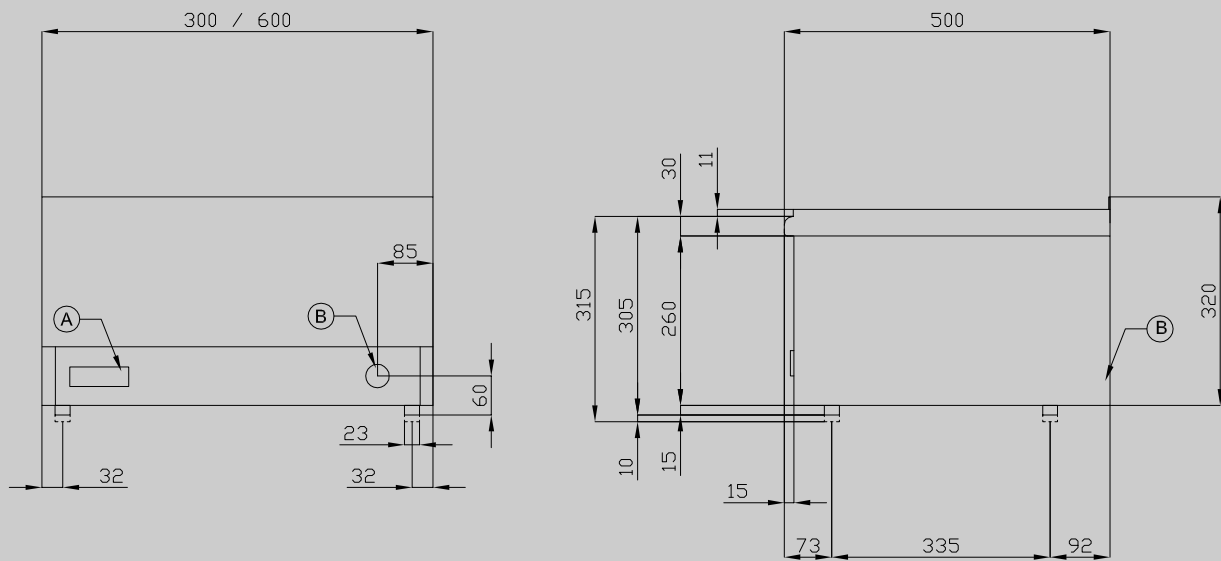

PC-2ET

50 SNACK

ELECTRIC BOILING UNIT

A	Data plate	B	Electrical connection
---	------------	---	-----------------------

MODEL: PC-2ET
DIMENSIONS: cm. 60x 50x 29h
ELECTRIC POWER: 5 kW
VOLTAGE: 400V~3N / 230V~3
FREQUENCY: 50/60 Hz

kg: 17
m³: 0.135
mm: 630x550x390

BUY LOTUS BUY ITALY

The pictures are purely representative. The manufacturer reserves the right to modify the technical data and models without previous notice.

LOTUS S.P.A. Via Calmaor, 46
31020 San Vendemiano(TV) - Italy
Tel. + 39 0438 778020 / 778468
Fax + 39 0438 778277
www.lotuscookers.it - lotus@lotuscookers.it