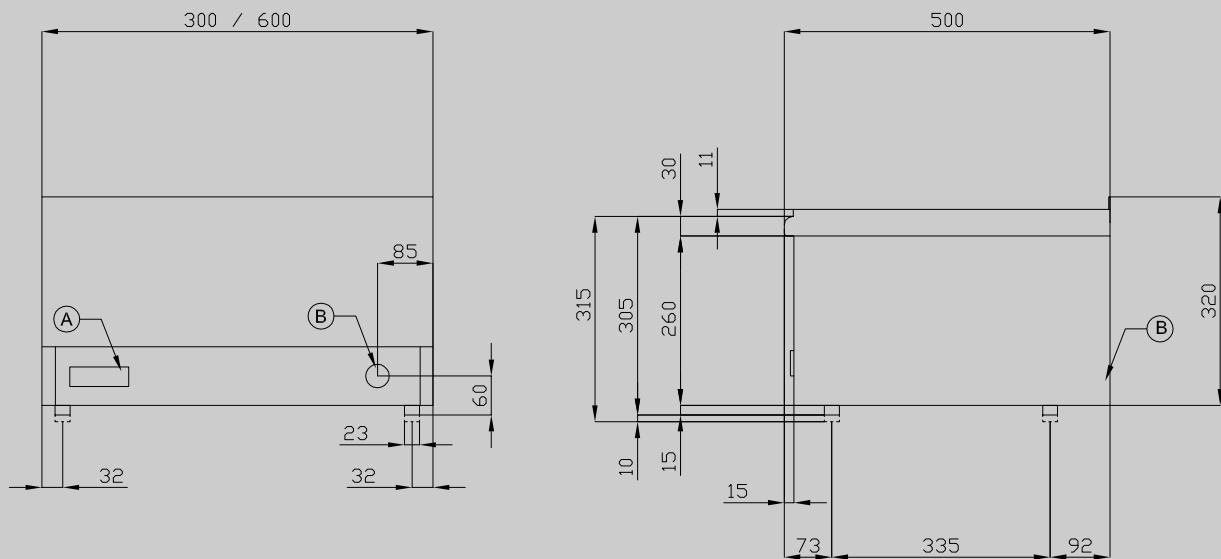

# PC-2EM

50 SNACK

ELECTRIC BOILING UNIT

A	Data plate	B	Electrical connection
---	------------	---	-----------------------

MODEL: PC-2EM  
DIMENSIONS: cm. 60x 50x 29h  
ELECTRIC POWER: 5 kW  
VOLTAGE: 230V~  
FREQUENCY: 50/60 Hz

kg: 17  
m<sup>3</sup>: 0.135  
mm: 630x550x390

BUY LOTUS BUY ITALY

The pictures are purely representative. The manufacturer reserves the right to modify the technical data and models without previous notice.