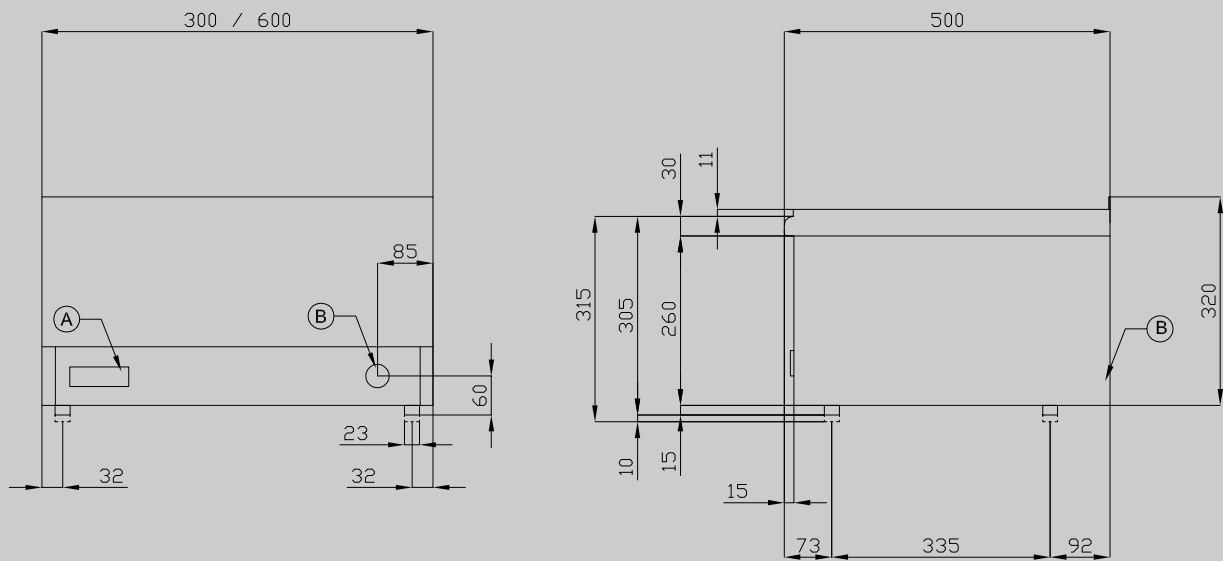

PC-1EM

50 SNACK

ELECTRIC BOILING UNIT

A	Data plate		B	Electrical connection	
---	------------	--	---	-----------------------	--

MODEL: PC-1EM
DIMENSIONS: cm. 30x 50x 29h
ELECTRIC POWER: 2,5 kW
VOLTAGE: 230V~
FREQUENCY: 50/60 Hz

kg: 11
m³: 0.071
mm: 330x550x390

BUY LOTUS BUY ITALY

The pictures are purely representative. The manufacturer reserves the right to modify the technical data and models without previous notice.

LOTUS S.P.A. Via Calmaor, 46
31020 San Vendemiano(TV) - Italy
Tel. + 39 0438 778020 / 778468
Fax + 39 0438 778277
www.lotuscookers.it - lotus@lotuscookers.it