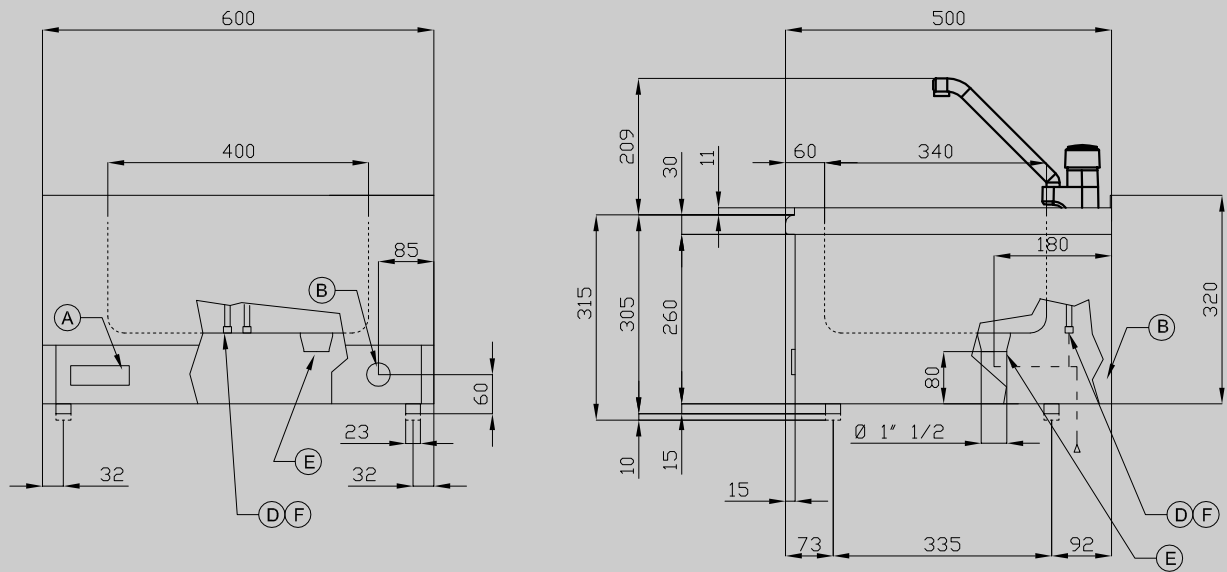

LA-2

50 SNACK SINK UNIT

Sink unit - Bowl cm 34x40x17h

ITALIAN CULINARY ART

The pictures are purely representative. The manufacturer reserves the right to modify the technical data and models without previous notice.

LA-2

50 SNACK SINK UNIT

A	Data plate		D	Cold water connection	1/2" F
E	Water drainage	1" 1/2	F	Hot water connection	1/2" F

MODEL: LA-2
DIMENSIONS: cm. 60x 50x 29h

kg: 12
m³: 0.135
mm: 630x550x390

BUY LOTUS BUY ITALY