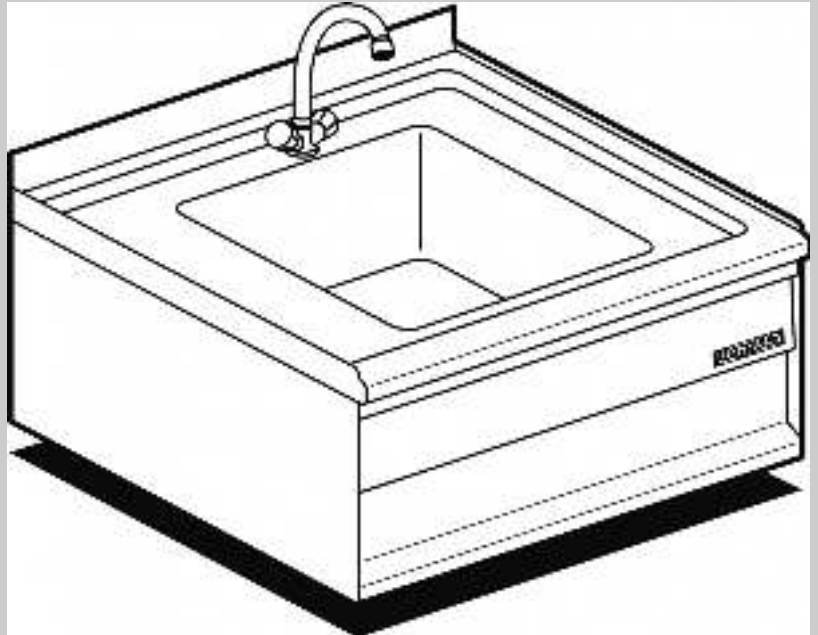

LA-2

50 SNACK SINK UNIT

Sink unit - Bowl cm 34x40x17h

ITALIAN CULINARY ART

The pictures are purely representative. The manufacturer reserves the right to modify the technical data and models without previous notice.

LA-2

50 SNACK SINK UNIT

A	Data plate		D	Cold water connection	1/2" F
E	Water drainage	1" 1/2	F	Hot water connection	1/2" F

MODEL: LA-2
DIMENSIONS: cm. 60x 50x 29h

kg: 12
m³: 0.135
mm: 630x550x390

BUY LOTUS BUY ITALY