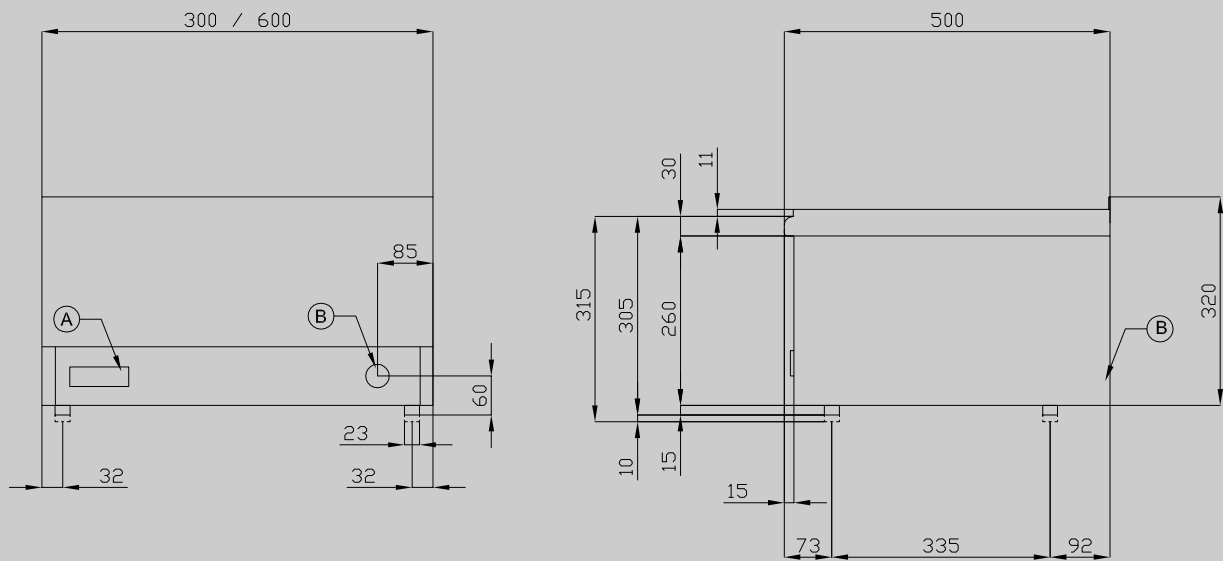

A	Data plate				
---	------------	--	--	--	--

MODEL: PL-1
DIMENSIONS: cm. 30x 50x 29h

kg: 8
m³: 0.071
mm: 330x550x390

BUY LOTUS BUY ITALY

The pictures are purely representative. The manufacturer reserves the right to modify the technical data and models without previous notice.