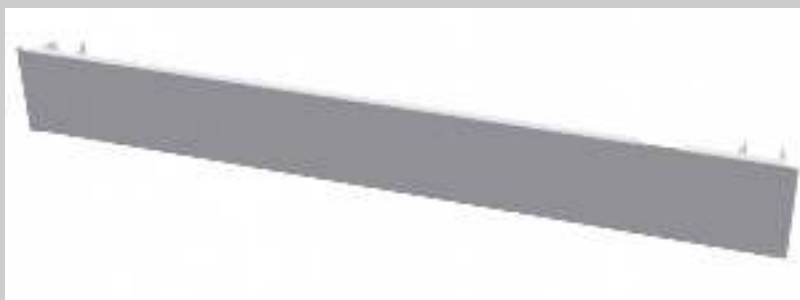

ZB

110 2WAYSLOTUS ACCESSORIES

FRONT PLINTH

ITALIAN CULINARY ART

The pictures are purely representative. The manufacturer reserves the right to modify the technical data and models without previous notice.

ZB

110 2WAYSLOTUS ACCESSORIES

A	Data plate				
---	------------	--	--	--	--

MODEL: ZB
DIMENSIONS: €/m x cm. 15h

BUY LOTUS BUY ITALY

The pictures are purely representative. The manufacturer reserves the right to modify the technical data and models without previous notice.