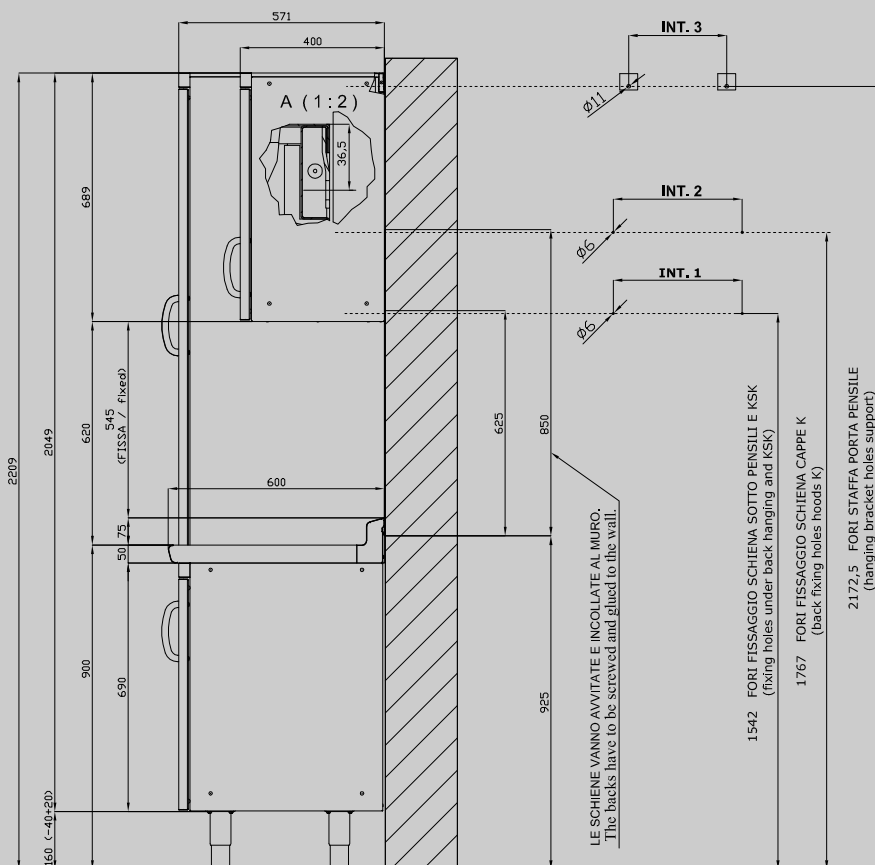

# SP-SK/6150

SHINE KITCHEN  
ACCESSORIES

Tabella						
MOD. SP	INT 1	INT 2		MOD. PP	INT 3	
SP/630	276		-	PP-630 SX/DX	190	
SP/640	376		-	PP-640 SX/DX	290	
SP/645	426		-	PP-645 SX/DX	340	
SP/650	476		-	PP-650 SX/DX	390	
SP/670	676		-	PP-660/PPS-660	490	
SP/6105	1026		-	PP-670	590	
SP/6110	1076		-	PP-680	690	
SP/6125	1226		-	PP-690/PPS-690	790	
SP/6135	1326		-	PP-6100	890	
SP-SK/660		576	-	PP-6105	940	
SP-SK/680		776	-	PP-6110	990	
SP-SK/690		876	-	PP-6120	1090	
SP-SK/6100		976	-	PP-6125	1140	
SP-SK/6120		1176	-	PP-6135	1240	
SP-SK/6140		1376	-	PP-6150	1390	
SP-SK/6150		1476	-			
SP-SK/6160		1576	-			
SP-SK/6180		1776	-			
SP-SK/6200		1976	-			

A	Data plate				
---	------------	--	--	--	--

MODEL: SP-SK/6150  
DIMENSIONS: cm. 150x 0,2x 80h

kg: 8.4  
m<sup>3</sup>: 0.025  
mm: 1520x20x820

BUY LOTUS BUY ITALY

The pictures are purely representative. The manufacturer reserves the right to modify the technical data and models without previous notice.