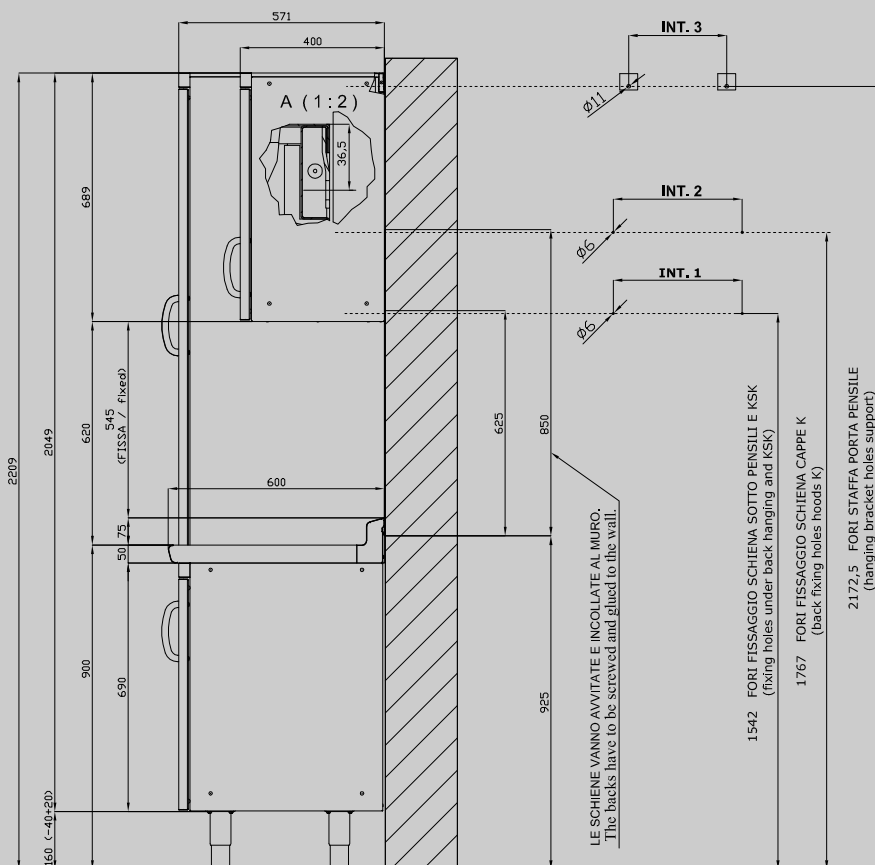

SP-SK/6120

SHINE KITCHEN
ACCESSORIES

Tabella						
MOD. SP	INT 1	INT 2	INT 3	MOD. PP	INT 3	
SP/630	276	—	—	PP-630 SX/DX	190	
SP/640	376	—	—	PP-640 SX/DX	290	
SP/645	426	—	—	PP-645 SX/DX	340	
SP/650	476	—	—	PP-650 SX/DX	390	
SP/670	676	—	—	PP-660/PPS-660	490	
SP/6105	1026	—	—	PP-670	590	
SP/6110	1076	—	—	PP-680	690	
SP/6125	1226	—	—	PP-690/PPS-690	790	
SP/6135	1326	—	—	PP-6100	890	
SP-SK/660	—	576	—	PP-6105	940	
SP-SK/680	—	776	—	PP-6110	990	
SP-SK/690	—	876	—	PP-6120	1090	
SP-SK/6100	—	976	—	PP-6125	1140	
SP-SK/6120	—	1176	—	PP-6135	1240	
SP-SK/6140	—	1376	—	PP-6150	1390	
SP-SK/6150	—	1476	—			
SP-SK/6160	—	1576	—			
SP-SK/6180	—	1776	—			
SP-SK/6200	—	1976	—			

A	Data plate				
---	------------	--	--	--	--

MODEL: SP-SK/6120
DIMENSIONS: cm. 120x 0,2x 80h

kg: 6.7
m³: 0.02
mm: 1220x20x820

BUY LOTUS BUY ITALY

The pictures are purely representative. The manufacturer reserves the right to modify the technical data and models without previous notice.