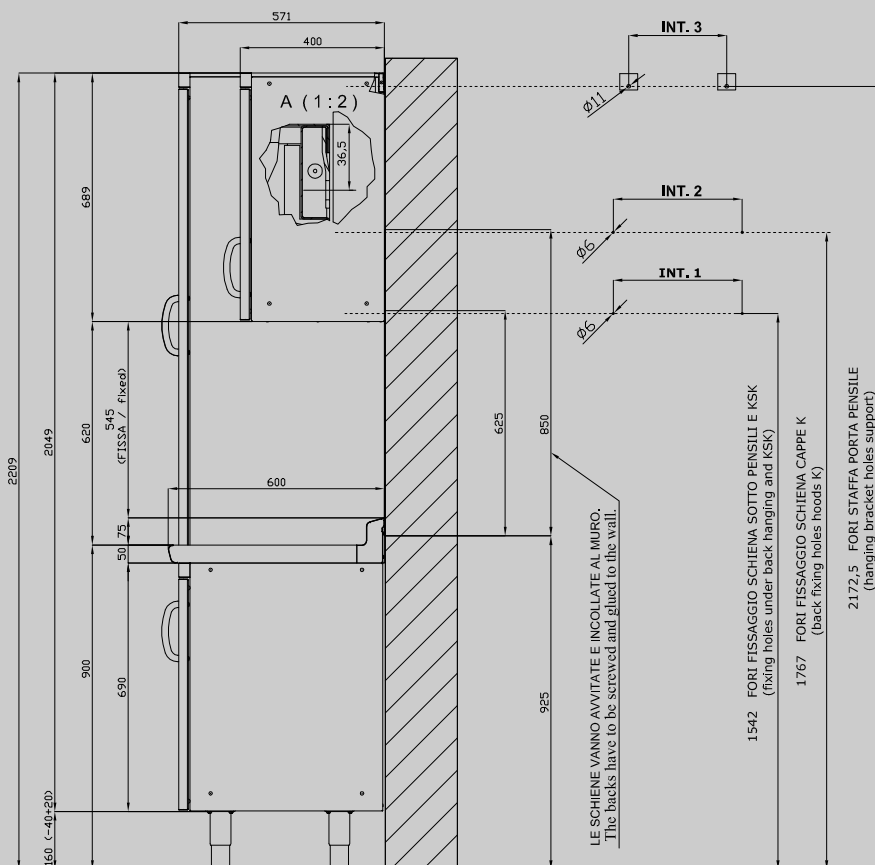

SP-SK/6100

SHINE KITCHEN
ACCESSORIES

Tabella						
MOD. SP	INT 1	INT 2		MOD. PP	INT 3	
SP/630	276			PP-630 SX/DX	190	
SP/640	376			PP-640 SX/DX	290	
SP/645	426			PP-645 SX/DX	340	
SP/650	476			PP-650 SX/DX	390	
SP/670	676			PP-660/PPS-660	490	
SP/6105	1026			PP-670	590	
SP/6110	1076			PP-680	690	
SP/6125	1226			PP-690/PPS-690	790	
SP/6135	1326			PP-6100	890	
SP-SK/660		576		PP-6105	940	
SP-SK/680		776		PP-6110	990	
SP-SK/690		876		PP-6120	1090	
SP-SK/6100		976		PP-6125	1140	
SP-SK/6120		1176		PP-6135	1240	
SP-SK/6140		1376		PP-6150	1390	
SP-SK/6150		1476				
SP-SK/6160		1576				
SP-SK/6180		1776				
SP-SK/6200		1976				

A	Data plate				
---	------------	--	--	--	--

MODEL: SP-SK/6100
DIMENSIONS: cm. 100x 0,2x 80h

kg: 5.6
m³: 0.017
mm: 1020x20x820

BUY LOTUS BUY ITALY

The pictures are purely representative. The manufacturer reserves the right to modify the technical data and models without previous notice.