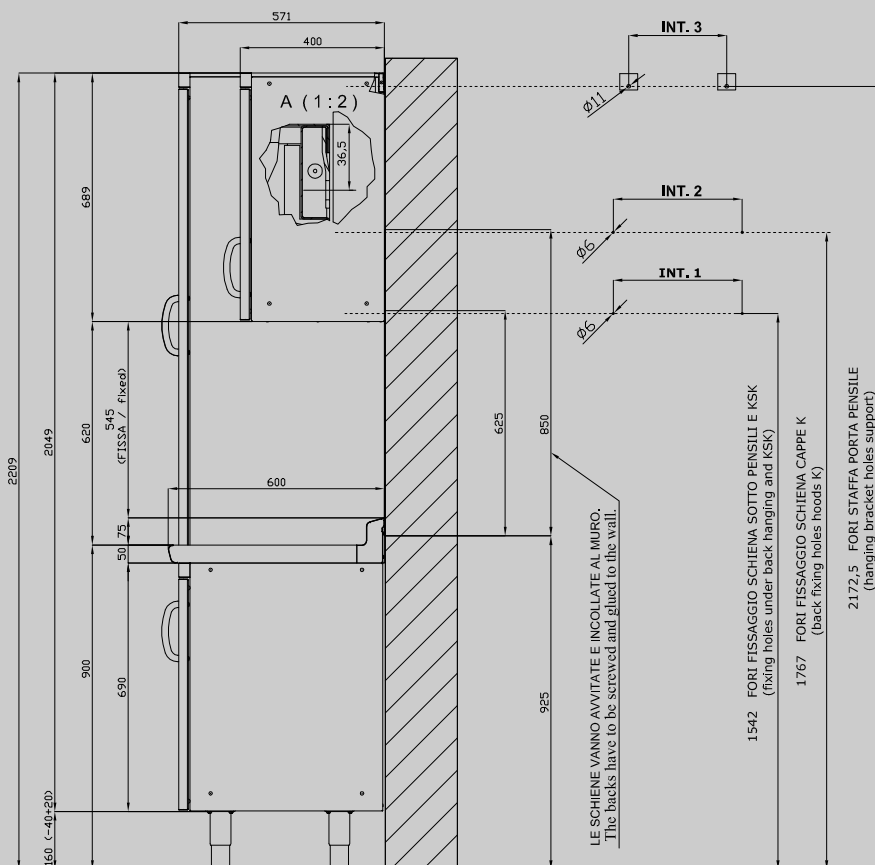

SP-SK/690

SHINE KITCHEN ACCESSORIES

| Tabella | | | | | | |
|------------|-------|-------|---|----------------|-------|--|
| MOD. SP | INT 1 | INT 2 | | MOD. PP | INT 3 | |
| SP/630 | 276 | | - | PP-630 SX/DX | 190 | |
| SP/640 | 376 | | - | PP-640 SX/DX | 290 | |
| SP/645 | 426 | | - | PP-645 SX/DX | 340 | |
| SP/650 | 476 | | - | PP-650 SX/DX | 390 | |
| SP/670 | 676 | | - | PP-660/PPS-660 | 490 | |
| SP/6105 | 1026 | | - | PP-670 | 590 | |
| SP/6110 | 1076 | | - | PP-680 | 690 | |
| SP/6125 | 1226 | | - | PP-690/PPS-690 | 790 | |
| SP/6135 | 1326 | | - | PP-6100 | 890 | |
| SP-SK/660 | | 576 | - | PP-6105 | 940 | |
| SP-SK/680 | | 776 | - | PP-6110 | 990 | |
| SP-SK/690 | | 876 | - | PP-6120 | 1090 | |
| SP-SK/6100 | | 976 | - | PP-6125 | 1140 | |
| SP-SK/6120 | | 1176 | - | PP-6135 | 1240 | |
| SP-SK/6140 | | 1376 | - | PP-6150 | 1390 | |
| SP-SK/6150 | | 1476 | - | | | |
| SP-SK/6160 | | 1576 | - | | | |
| SP-SK/6180 | | 1776 | - | | | |
| SP-SK/6200 | | 1976 | - | | | |

| | | | | | |
|---|------------|--|--|--|--|
| A | Data plate | | | | |
|---|------------|--|--|--|--|

MODEL: SP-SK/690
DIMENSIONS: cm. 90x 0,2x 80h

kg: 5
m³: 0.015
mm: 920x20x820

BUY LOTUS BUY ITALY

The pictures are purely representative. The manufacturer reserves the right to modify the technical data and models without previous notice.