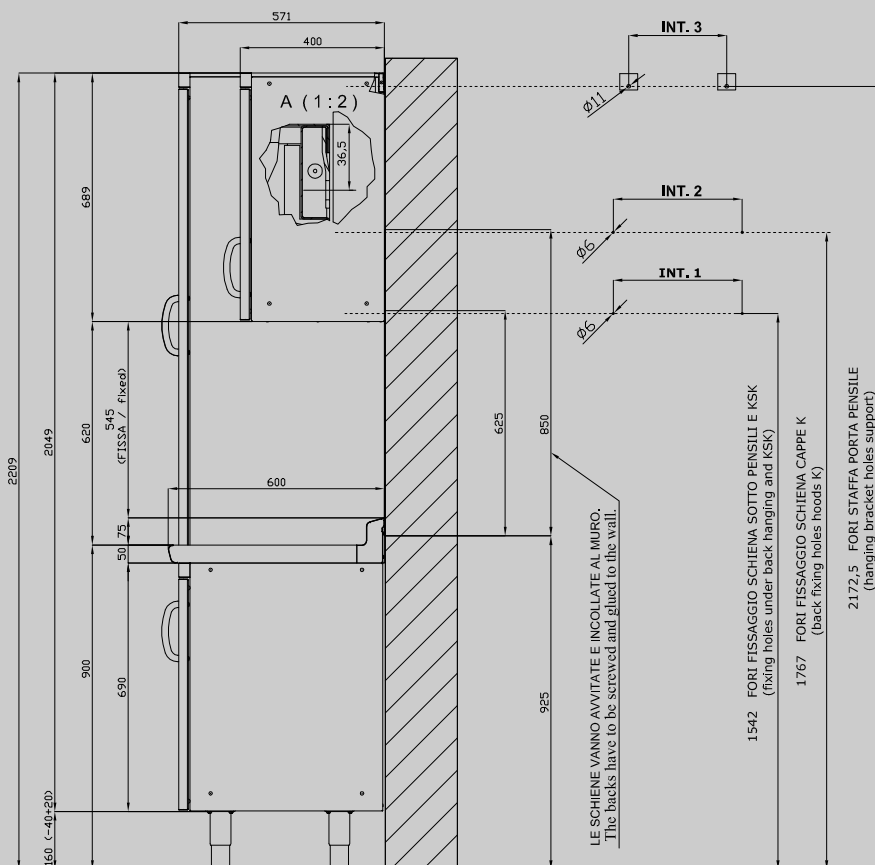

# SP-SK/680

SHINE KITCHEN  
ACCESSORIES

Tabella						
MOD. SP	INT 1	INT 2	-	MOD. PP	INT 3	
SP/630	276		-	PP-630 SX/DX	190	
SP/640	376		-	PP-640 SX/DX	290	
SP/645	426		-	PP-645 SX/DX	340	
SP/650	476		-	PP-650 SX/DX	390	
SP/670	676		-	PP-660/PPS-660	490	
SP/6105	1026		-	PP-670	590	
SP/6110	1076		-	PP-680	690	
SP/6125	1226		-	PP-690/PPS-690	790	
SP/6135	1326		-	PP-6100	890	
SP-SK/660		576	-	PP-6105	940	
SP-SK/680		776	-	PP-6110	990	
SP-SK/690		876	-	PP-6120	1090	
SP-SK/6100		976	-	PP-6125	1140	
SP-SK/6120		1176	-	PP-6135	1240	
SP-SK/6140		1376	-	PP-6150	1390	
SP-SK/6150		1476	-			
SP-SK/6160		1576	-			
SP-SK/6180		1776	-			
SP-SK/6200		1976	-			

A	Data plate				
---	------------	--	--	--	--

MODEL: SP-SK/680  
DIMENSIONS: cm. 80x 0,2x 80h

kg: 4.5  
m<sup>3</sup>: 0.013  
mm: 820x20x820

BUY LOTUS BUY ITALY

The pictures are purely representative. The manufacturer reserves the right to modify the technical data and models without previous notice.