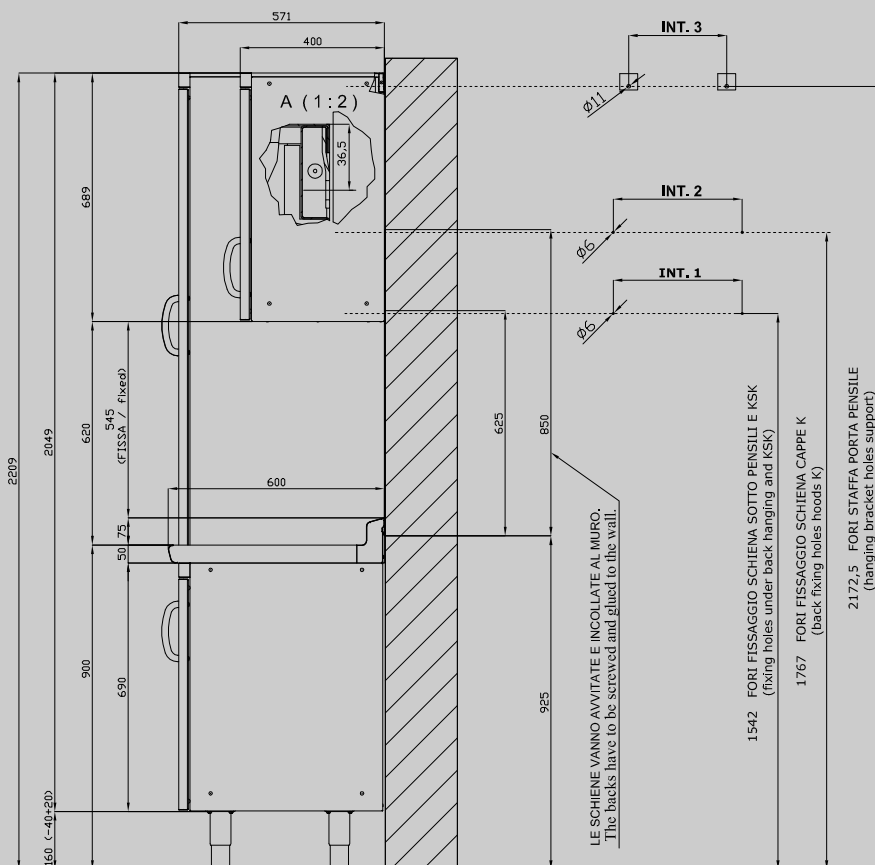

SP-SK/660

SHINE KITCHEN
ACCESSORIES

Tabella						
MOD. SP	INT 1	INT 2		MOD. PP	INT 3	
SP/630	276		-	PP-630 SX/DX	190	
SP/640	376		-	PP-640 SX/DX	290	
SP/645	426		-	PP-645 SX/DX	340	
SP/650	476		-	PP-650 SX/DX	390	
SP/670	676		-	PP-660/PPS-660	490	
SP/6105	1026		-	PP-670	590	
SP/6110	1076		-	PP-680	690	
SP/6125	1226		-	PP-690/PPS-690	790	
SP/6135	1326		-	PP-6100	890	
SP-SK/660		576	-	PP-6105	940	
SP-SK/680		776	-	PP-6110	990	
SP-SK/690		876	-	PP-6120	1090	
SP-SK/6100		976	-	PP-6125	1140	
SP-SK/6120		1176	-	PP-6135	1240	
SP-SK/6140		1376	-	PP-6150	1390	
SP-SK/6150		1476	-			
SP-SK/6160		1576	-			
SP-SK/6180		1776	-			
SP-SK/6200		1976	-			

A	Data plate				
---	------------	--	--	--	--

MODEL: SP-SK/660
DIMENSIONS: cm. 60x 0,2x 80h

kg: 3.4
m³: 0.01
mm: 620x20x820

BUY LOTUS BUY ITALY

The pictures are purely representative. The manufacturer reserves the right to modify the technical data and models without previous notice.